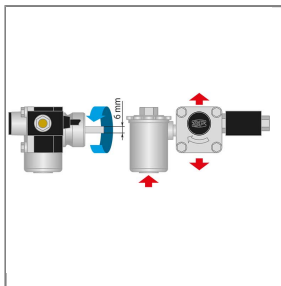

Product Description

The choice of perfection

PRODUCT NO.: 82120

FUEL PUMP SP TYPE 4605316 230 V 32MM L

Ölpumpe

Pumps with solenoid valve

type 46L5316M

Double line intake

Pressure adjustable 6 - 14 bar

Hub 32 mm

Shaft diameter 8 mm

Technical data

Druck	6 - 14 bar	Spannung	230V
Typ	46L5316M		