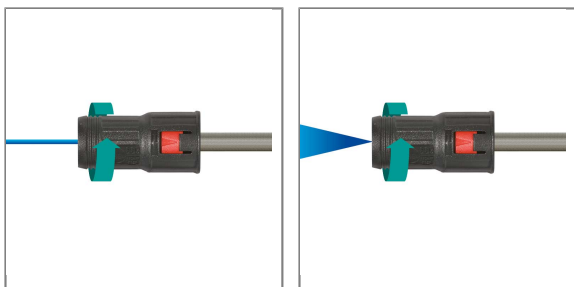

Product Description

The choice of perfection

PRODUCT NO.: 657560

TREBLE NOZZLE 1/4"F 250 BAR 06

Nozzle size: 06
Colour code: green
Max. 250 / 80°C
Inlet: 1/4" F
Housing: Black

Functional principle triple nozzles:
high pressure zero angle
high pressure broad angle 25°
low pressure broad angle 40°

Technical data

Color	Black	Inlet	1/4" F
Nozzle	060	Pressure	250 bar
Scouring angle	0° / 25° / 40°	Temperature	80°C