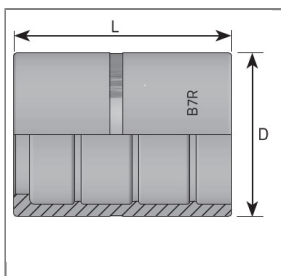

Product Description

The choice of perfection

PRODUCT NO.: 31120708

CRIMP CARTRIDGE 12MM R7/8

B7R08 25,5x34 mm nicht schälen

Technical data

Length	34 mm	Nominal width	12 mm
Outer diameter	25,5 mm		