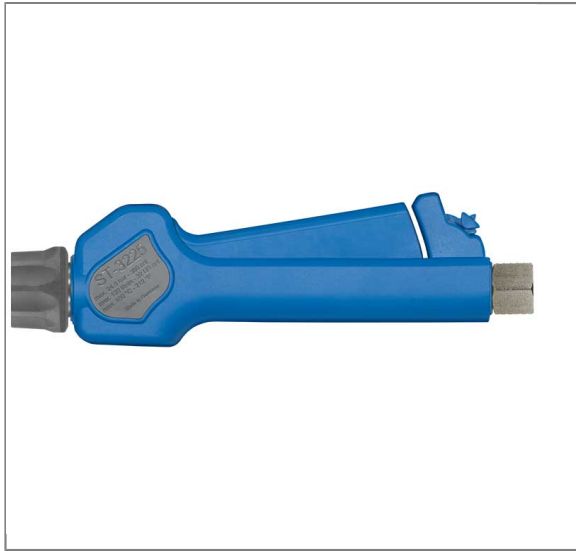

# Product Description

PRODUCT NO.: 203225650

## WASH GUN ST-3225 DAMPER 1/2F SWIVEL

coupling ST-3100 max. 24,5 bar

Professional foam gun with patented LTF-technology, progressive closing system, locking in opened position and coupling ST-3100.

Type: ST-3225 HP  
Inlet: 1/2" F swivel  
Outlet: Coupling ST-3100  
Pressure: 24.5 bar  
Flow Rate: 120 L/min.  
Temperature: 100°C  
Material: Stainless steel

Field of application: Foam and rinsing applications in the food industry etc. Industry standard.

LTF - Low Trigger Force 90% reduced holding force and 40% reduced trigger force against usual market guns.  
Made out of plastics intended to come into contact with food-stuffs according to Regulation (EC) No. 1935/2004. Especially designed for applications in the food industry.

### Technical data

Color	Blue	Flow	120 l/min
Inlet	1/2F swivel	LTFTechnik	yes
Manufacturer	Suttner	Material	Stainless steel
Output	Coupling ST-3100	Pressure	24,5 bar
Series	ST-3225	Temperature	100°C
Type	Standard		