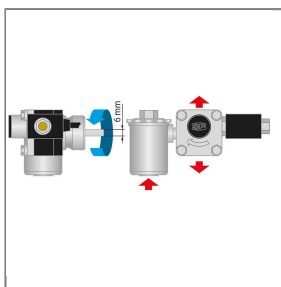

Product Description

The choice of perfection

PRODUCT NO.: 82140

FUEL PUMP SP TYPE 4605416 230 V 32MM R

Ölpumpe

Pumps with solenoid valve

type 46L5416 M

Double line intake

Pressure adjustable 6 - 14 bar

Hub 32 mm

Shaft diameter 8 mm

Technical data

Druck	6 - 14 bar	Spannung	230V
Typ	46L5416 M		