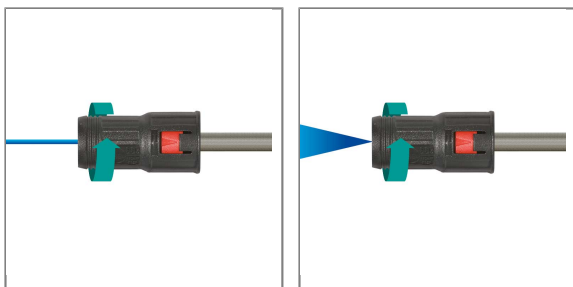

Product Description

The choice of perfection

PRODUCT NO.: 657560

TREBLE NOZZLE 1/4"F 250 BAR 06

Nozzle size: 06
Colour code: green
Max. 250 / 80°C
Inlet: 1/4" F
Housing: Black

Functional principle triple nozzles:
high pressure zero angle
high pressure broad angle 25°
low pressure broad angle 40°

Technical data

Color	Black	Inlet	1/4" F
Nozzle	060	Pressure	250 bar
Scouring angle	0° / 25° / 40°	Temperature	80°C