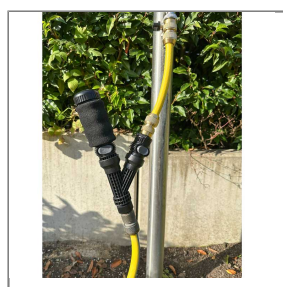

Product Description

The choice of perfection

PRODUCT NO.: 526001407

SOAP DISPENSER FOR TELESCOPIC LANCE

Compatible with common connector systems

Technical data

Color

Black