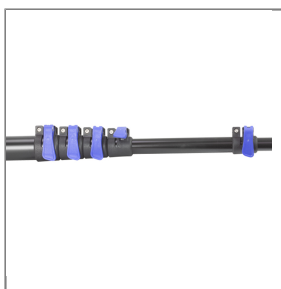

PRODUCT NO.: 526001401

LOWPRESSURE TELESCOPIC WASH BRUSH

aluminium 6 section 1.9-10m blue hose and blue caps

Input: Universal plug

Output: Two water outlets

Insulation: Soft-grip, 570 mm

Continuously extendable aluminium tube: 2.1 to 10 m with foam-covered soft grip: 570 mm

For low-pressure cleaning at great heights, e.g. photovoltaic surfaces

With 5 quick-release clamps for easy extension

High-low washing brush with nylon hair and 2 water outlets

Brush is adjustable in angle

Hair length: 30 - 55 mm, brush width: 195 mm

Internal 12 metre hose, 8 mm diameter, 5 mm internal diameter

Includes shut-off valve and universal connector

Technical data

Color	Black / Blue	Length	1,9 m to 10 m
Length/Isolierung	570 mm	Material	Aluminium
Pressure	10 bar		