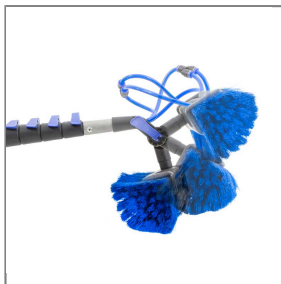

PRODUCT NO.: 526001401

LOWPRESSURE TELESCOPIC WASH BRUSH

aluminium 6 section 1.9-10m blue hose and blue caps

Input: Universal plug

Output: Two water outlets

Insulation: Soft-grip, 570 mm

Continuously extendable aluminium tube: 2.1 to 10 m with foam-covered soft grip: 570 mm

For low-pressure cleaning at great heights, e.g. photovoltaic surfaces

With 5 quick-release clamps for easy extension

High-low washing brush with nylon hair and 2 water outlets

Brush is adjustable in angle

Hair length: 30 - 55 mm, brush width: 195 mm

Internal 12 metre hose, 8 mm diameter, 5 mm internal diameter

Includes shut-off valve and universal connector

Technical data

Color	Black / Blue	Length	1,9 m to 10 m
Length/Isolierung	570 mm	Material	Aluminium
Pressure	10 bar		