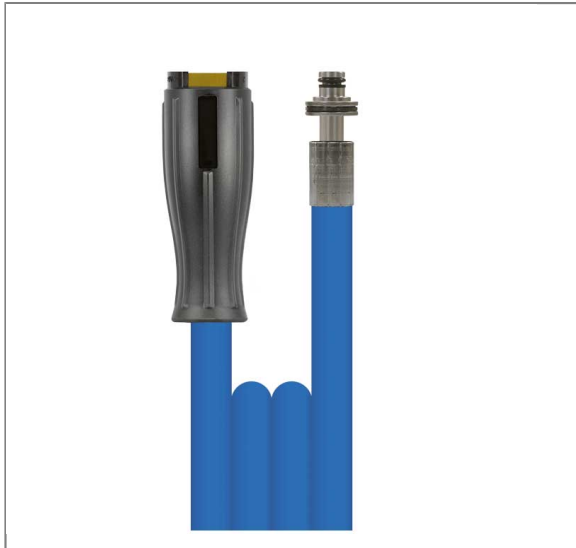

# Product Description

PRODUCT NO.: 392110113210

## 1SC DN06 280 BAR 10 M M22X1,5F : 11 MM PLUG SWIVEL

smooth cover Dynaflex365+® blue

Connection 1: M22x1,5F(crimp nipples) with hose and black bend restrictor

Connection 2: 11 mm plug swivel with bearing and kink protection, black

Nominal width: 6 mm

Type: 1SC (1 steel wire insert)

Smooth surface

Colour: blue

Max. 280 bar / 150°C

### Technical data

Burst pressure	>1000 bar	Color	Blue
Connection 1	M22x1,5F-K	Connection 2	11 mm plug swivel
Length	10 m.	Nominal width	6 mm
Norm	DIN EN 857	Outer diameter	12,5 mm
Pressure	280 bar	Series	Dynaflex365+®
Surface	smooth cover	Temperature	-40°C - +150°C
Type	1SC		