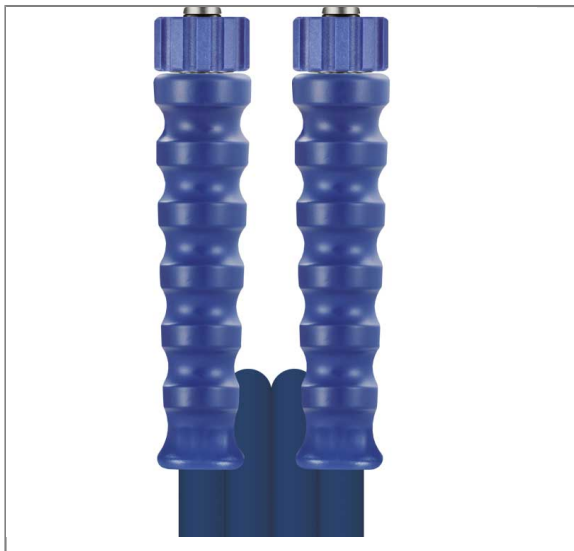

Product Description

The choice of perfection

PRODUCT NO.: 35660062510

HP HOSE BLUE 2SN-10 M22F 25 MTR

SUPERBALL

Connection 1: M22x1.5 F (crimp nipple) with hose and blue bend restrictor

Connection 2: M22x1.5 F (crimp nipple) with hose and blue bend restrictor

Nominal size: 10

Type: 2SN (double wire braid) smooth cover

Color: blue

Max. 400 bar / -40°C - 150°C

High pressure cleaning hose with double steel wire braids for hot water

Equipped with assembled protection balls which simplify the hose`s application

Lower friction, easy to pull the hose around any corner, does not get stuck, free water flow under the hose is guaranteed, a very clean and hygienic cleaning hose

Increased durability due to lower abrasive wear. Ideal for cleaning swimming baths

Technical data

Color	Blue	Connection 1	M22x1,5 F
Connection 2	M22x1,5 F	Length	25 m
Nominal width	10 mm	Pressure	400 bar
Surface	smooth cover	Temperature	-40°C to +150°C
Type	2SN		