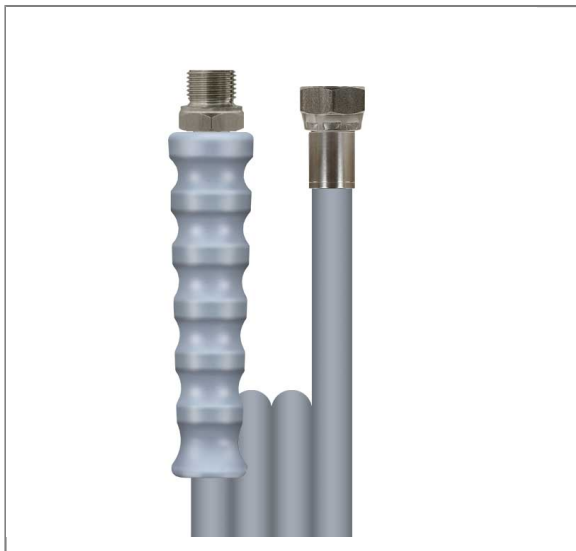

Product Description

The choice of perfection

PRODUCT NO.: 352201578109

HP HOSE GREYFLEX DN 10 1/2"F:1/2M-SS

10 M.

Connection 1: 1/2" M with hose and grey bend restrictor

Connection 2: 1/2" F with hose

Plug, crimp and connection stainless steel

Nominal size: 10

Type: Greyflex (Brass-plated wire braid) smooth cover

Color: grey

Max. 275 bar / -40°C - +120°C

Ideal field of application: food and beverage industry, fish farming and swimming pools

Excellent ease of use, extremely light weight and flexible in case of low temperatures

Smooth and stain-resistant surface made out of thermoplastic elastomer

Ideal for the use on rough floors due to high abrasion resistance

Grease, oil-, UV-, ozone-resistant and weatherproof

Suitable for working pressures of max. 275 bar

Technical data

Color	Grey	Connection 1	1/2" F ss
Connection 2	1/2" M ss	Length	10 m.
Nominal width	10 mm	Pressure	275 bar
Series	greyflex®	Surface	smooth cover
Temperature	-40°C to +120°C	Type	greyflex®