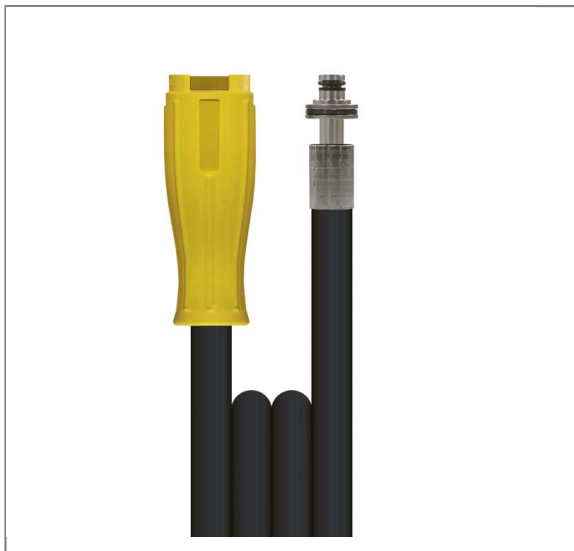

# Product Description

The choice of perfection

PRODUCT NO.: 34361678215

**1SN-08 315 BAR 15 MTR TR22K-LOCK : PLUG 11 MM**

smooth cover

Connection 1: TR22K-Lock with yellow bend restrictor

Connection 2: Plug 11 mm with black bend insert

Nominal size: 8

Type: 1SN (single wire braid) smooth cover

Color: black

Max. 350 bar / 150°C

## Technical data

Color	Black	Connection 1	TR22 swivel
Connection 2	Plug 11 mm ss swivel	Length	15 m
Nominal width	8 mm	Pressure	315 bar
Surface	smooth cover	Temperature	-40°C to +150°C
Type	1SN		