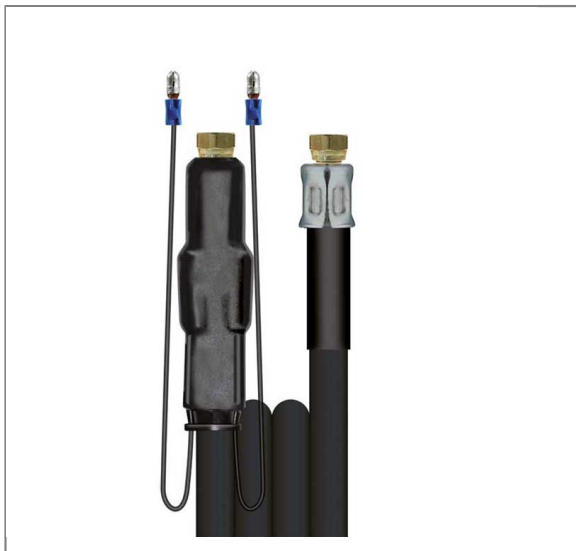

Product Description

The choice of perfection

PRODUCT NO.: 330012701021

FOAM HOSE 10 M. 1/4F:1/4F

Connecting hoses to the ceiling boom
Heated foam hoses for 2 or 3 washing bays
Connection 1: 1/4" F (DKR) with e-cable
Connection 2: 1/4" F (DKR)
Nominal size: 8
Type: 1SN (steel wire braid) Tightly wound surface
Length: 10 m
Color: black

Technical data

Color	Black	Connection 1	DKR 1/4"
Connection 2	DKR 1/4"	Length	10 m.
Series	High Pressure Hoses	Surface	wrapped cover
Type	1SN		