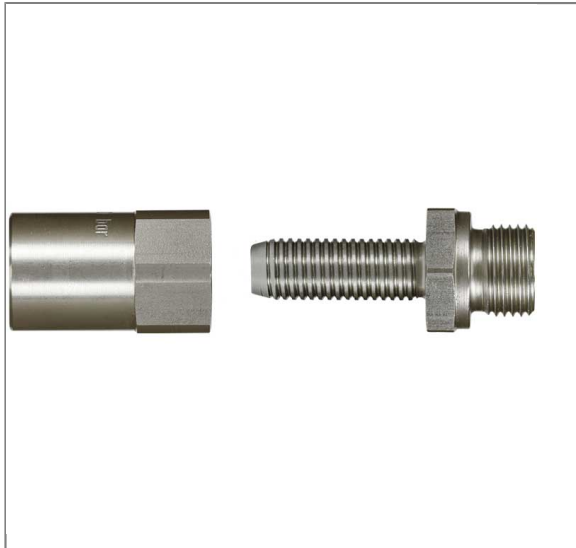

Product Description

The choice of perfection

PRODUCT NO.: 329412129

THREADED JOINT 1/2 MALE - SS

FOR PUEClean365+®
1/2" M with 60° cone
Nominal diameter: 12
Material: Stainless steel
Max. 50 bar

Technical data

Connection 1	1/2" M	Connection 2	DN12
Material	Stainless steel	Pressure	50 bar
Type	PUREClean365+®		