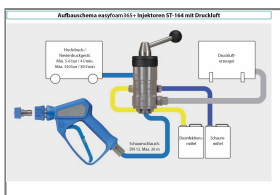

Product Description

The choice of perfection

PRODUCT NO.: 200164710

ST-164 1,6/2,0 BLUE / 2,4/2,8 YELLOW

Technical data

Druck 350 bar