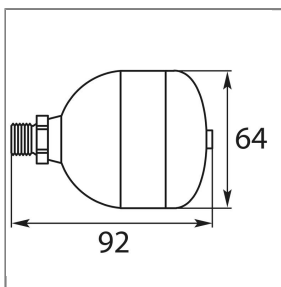

Product Description

The choice of perfection

PRODUCT NO.: 1893070

ACCUMULATOR 0,07L 15-200 BAR M14M

Volume 0.07 liter
Max. 80°C
Thread M14 M
Pressure 15 - 200 bar

Technical data

Inlet	M14x1,5 M	Pressure	15 - 200 bar
Temperature	80°C	Volume	0,07 l