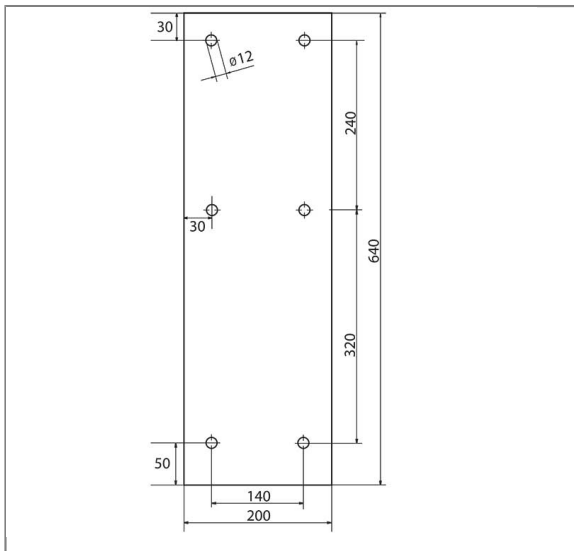

Product Description

The choice of perfection

PRODUCT NO.: 1097904193

COUNTER PLATE FOR EASYWASH365+ BOOM

Thickness: 10 mm
Material: Stainless steel