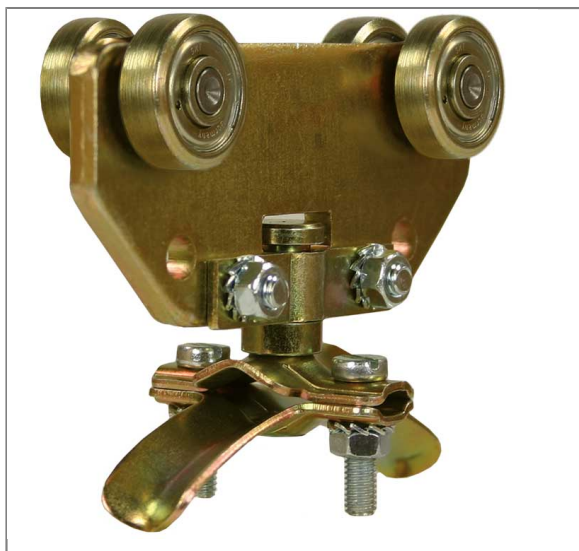

Product Description

The choice of perfection

PRODUCT NO.: 1073080

HOSE TROLLY 16/24 30 MM

Stahl verzinkt

Hose trolleys

Profil 28x30 mm

Outer diameter 16-24 mm

Weight max. 10 kg

Material: Zinc-plated steel

Technical data

Material	Galvanised steel	Outer diameter	16 - 24 mm
Type	Profile 28x30 mm		