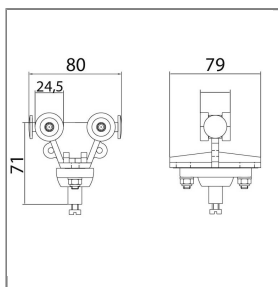

Product Description

The choice of perfection

PRODUCT NO.: 107000305

HOSE CARRIER 32 MM POLYAMIDE

Hose trolleys (Castors with steel axles)
For C-Rail 32 x 30 mm
Load capacity 5 kg
Material: Plastic

Hose guide system elements for easy installation on 32 x 30 mm profile rails, for existing systems:

Material: galvanized steel / plastic

For hoses with an outer diameter of 10-16, 17-25 and 26-32 mm

Safe and variable adaptations, indestructible and easy to disassemble

Smooth-running guide rollers

Corrosion-free and lightweight

Can be put together individually (modular system)

Temperature range: - 30°C to + 60°C

Contact us! We deliver further extensive accessories on request!

Technical data

Material	Galvanised steel / Plastic	Type	Profile 32x30 mm
----------	----------------------------	------	------------------