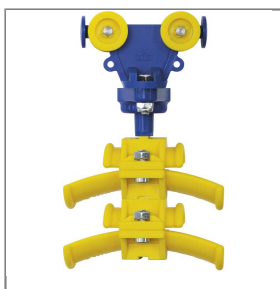

Product Description

The choice of perfection

PRODUCT NO.: 107000305

HOSE CARRIER 32 MM POLYAMIDE

Hose trolleys (Castors with steel axles)
For C-Rail 32 x 30 mm
Load capacity 5 kg
Material: Plastic

Hose guide system elements for easy installation on 32 x 30 mm profile rails, for existing systems:

Material: galvanized steel / plastic

For hoses with an outer diameter of 10-16, 17-25 and 26-32 mm

Safe and variable adaptations, indestructible and easy to disassemble

Smooth-running guide rollers

Corrosion-free and lightweight

Can be put together individually (modular system)

Temperature range: - 30°C to + 60°C

Contact us! We deliver further extensive accessories on request!

Technical data

Material	Galvanised steel / Plastic	Type	Profile 32x30 mm
----------	----------------------------	------	------------------