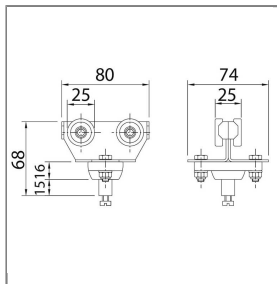

PRODUCT NO.: 107000301

HOSE CARRIER 32 MM POLYAMIDE / GALVANIZED STEEL

Hose trolleys (Rollers with ball bearings)

For C-Rail 32 x 30 mm

Load capacity 20 kg

Material: Plastic / galvanized steel

Hose guide system elements for easy installation on 32 x 30 mm profile rails, for existing systems:

Material: galvanized steel / plastic

For hoses with an outer diameter of 10-16, 17-25 and 26-32 mm

Safe and variable adaptations, indestructible and easy to disassemble

Smooth-running guide rollers

Corrosion-free and lightweight

Can be put together individually (modular system)

Temperature range: - 30°C to + 60°C

Contact us! We deliver further extensive accessories on request!

Technical data

Material	Galvanised steel / Plastic	Type	Profile 32x30 mm
----------	----------------------------	------	------------------