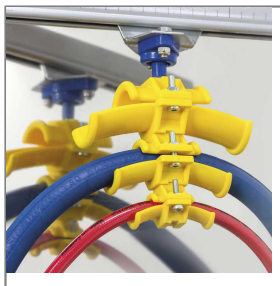

PRODUCT NO.: 107000301

HOSE CARRIER 32 MM POLYAMIDE / GALVANIZED STEEL

Hose trolleys (Rollers with ball bearings)

For C-Rail 32 x 30 mm

Load capacity 20 kg

Material: Plastic / galvanized steel

Hose guide system elements for easy installation on 32 x 30 mm profile rails, for existing systems:

Material: galvanized steel / plastic

For hoses with an outer diameter of 10-16, 17-25 and 26-32 mm

Safe and variable adaptations, indestructible and easy to disassemble

Smooth-running guide rollers

Corrosion-free and lightweight

Can be put together individually (modular system)

Temperature range: - 30°C to + 60°C

Contact us! We deliver further extensive accessories on request!

Technical data

Material	Galvanised steel / Plastic	Type	Profile 32x30 mm
----------	----------------------------	------	------------------