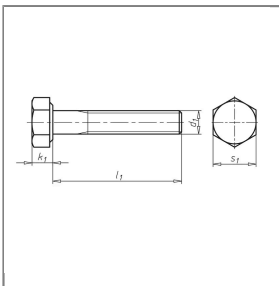

Product Description

The choice of perfection

PRODUCT NO.: 040004180

SCREW M8X45

Technical data

Diameter	M8	Length	45 mm
Norm	ISO 4014	Outer diameter	WS13