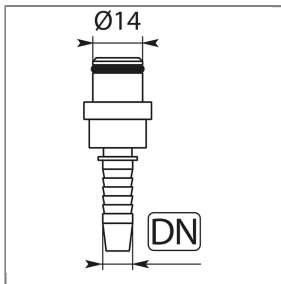

Product Description

The choice of perfection

PRODUCT NO.: 040001940

CRIMP NIPPLE DKO NW 08 2000-K SS

For quick screw
Type 02
Material: Stainless steel
Nominal diameter: 8

Technical data

Material	Stainless steel	Pressure	400 bar
Temperature	150°C		