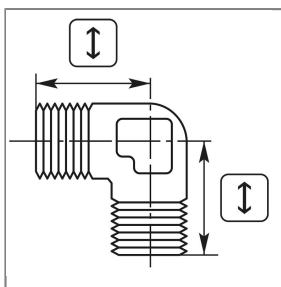

Product Description

The choice of perfection

PRODUCT NO.: 010005450

ELBOW BRASS 3/8M 350 BAR

29x29 mm

Height 29 mm

Temperature max. 150°C

Pressure 350 bar

Height 29 mm

Temperature max. 150°C

Pressure 350 bar

Technical data

Connection 1	3/8" M	Connection 2	3/8" M
Height	29 mm	Material	Brass
Pressure	350 bar	Temperature	150°C
Width	29 mm		