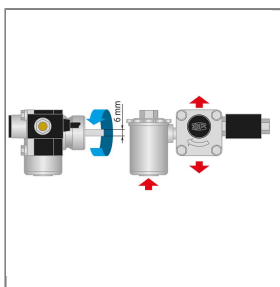

Product Description

PRODUCT NO.: 82140

FUEL PUMP SP TYPE 4605416 230 V 32MM R

Ölpumpe

Pumps with solenoid valve

type 46L5416 M

Double line intake

Pressure adjustable 6 - 14 bar

Hub 32 mm

Shaft diameter 8 mm

Technical data

Druck	6 - 14 bar	Spannung	230V
Typ	46L5416 M		