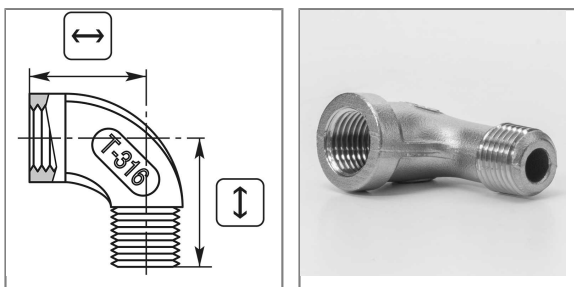

## ELBOW STAINLESS STEEL 1/4"F/M

Length 22 mm  
Height 28 mm  
Temperature max. 150°C  
Pressure 150 bar

### Technical data

Length	28 mm
--------	-------