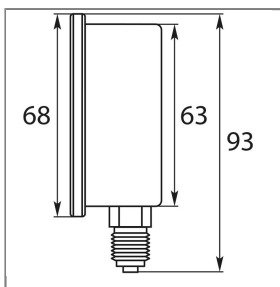

## PRESSURE GAUGE 0-250 63 MM 0-250 BOTTOM

Pressure range 0 - 250 bar  
Liquid filling glycerine  
Housing CrNi-steel 1.4301  
Diameter: 63 mm  
Inlet at the bottom 1/4" M

### Technical data

Connection 1	1/4" M	Inlet	bottom
Material	Housing stainless steel	Outer diameter	63 mm
Pressure	0 - 250 bar		