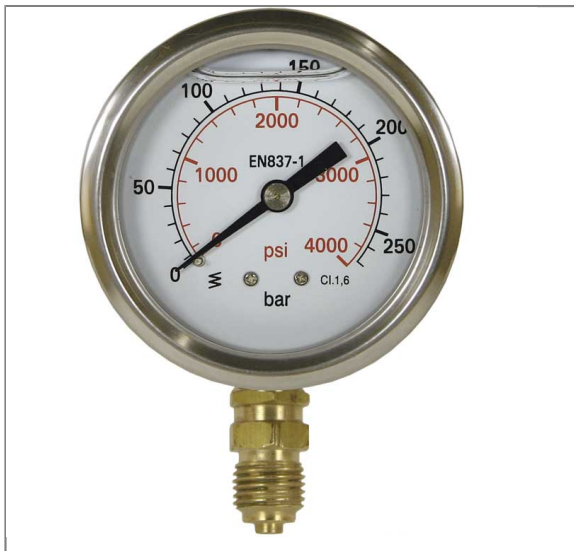

# Product Description

The choice of perfection

PRODUCT NO.: 54930

## PRESSURE GAUGE 0-250 63 MM 0-250 BOTTOM

Pressure range 0 - 250 bar  
Liquid filling glycerine  
Housing CrNi-steel 1.4301  
Diameter: 63 mm  
Inlet at the bottom 1/4" M

### Technical data

Connection 1	1/4" M	Inlet	bottom
Material	Housing stainless steel	Outer diameter	63 mm
Pressure	0 - 250 bar		