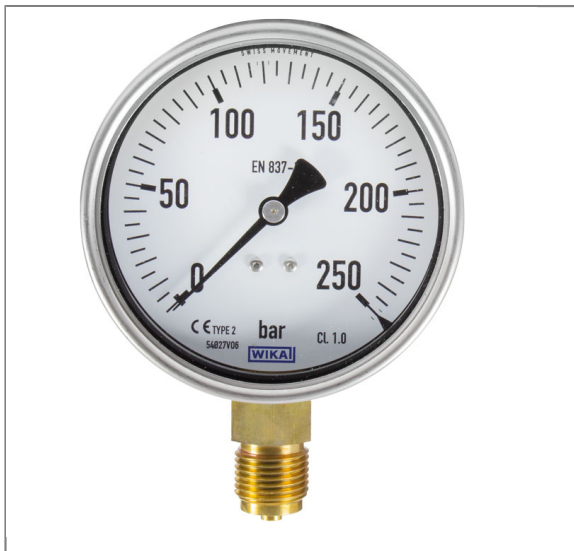

Product Description

The choice of perfection

PRODUCT NO.: 54852

PRESSURE GAUGE 0-250 U 100 MM 1/2 "AG WIKA

without filling

Technical data

Connection 1	1/4" M	Inlet	bottom
Manufacturer	WIKA	Material	Housing stainless steel
Outer diameter	100 mm	Pressure	0 - 250 bar