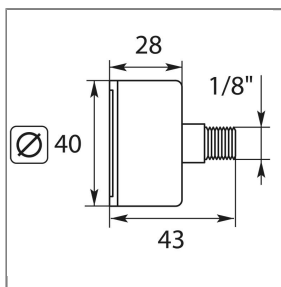

## PRESSURE GAUGE 0-12 BAR 40 MM 1/8 REAR PVC

Pressure range 0 - 12 bar  
Undamped  
Housing plastic  
Diameter 40 mm  
Inlet at the back 1/8" M

Pressure range 0 - 12 bar  
Undamped  
Housing plastic  
Diameter 40 mm  
Inlet at the back 1/8" M

### Technical data

Connection 1	1/8" M	Inlet	back
Material	Housing plastic	Outer diameter	40 mm
Pressure	0 - 12 bar		