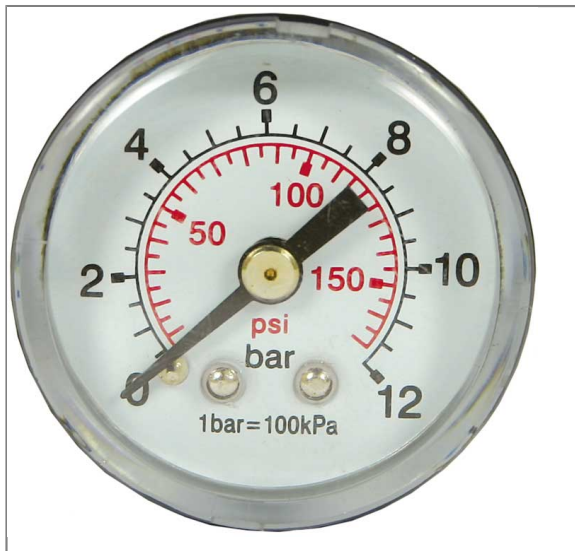

# Product Description

The choice of perfection

PRODUCT NO.: 54750

## PRESSURE GAUGE 0-12 BAR 40 MM 1/8 REAR PVC

Pressure range 0 - 12 bar  
Undamped  
Housing plastic  
Diameter 40 mm  
Inlet at the back 1/8" M

Pressure range 0 - 12 bar  
Undamped  
Housing plastic  
Diameter 40 mm  
Inlet at the back 1/8" M

### Technical data

Connection 1	1/8" M	Inlet	back
Material	Housing plastic	Outer diameter	40 mm
Pressure	0 - 12 bar		