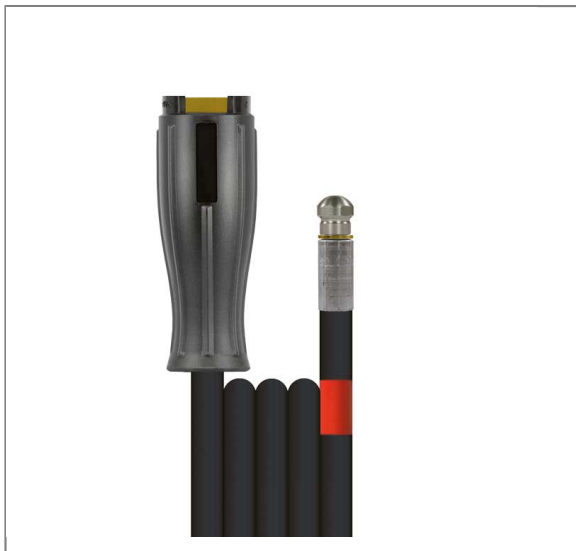

Product Description

The choice of perfection

PRODUCT NO.: 4203023220

SEWER HOSE FLEXY 06 M22F-K :NOZZLE 20 M.

Connection 1: M22x1.5 F (crimp nipple) with black bend restrictor

Connection 2: Nozzle 3x1

Nominal size: 6

Type: flexy® (single wire braid)smooth cover

Color: black

Max. 300 bar / 100°C

Technical data

Color	Black	Connection 1	M22x1,5 F
Connection 2	Nozzle 3x1	Length	20 m
Nominal width	6 mm	Outer diameter	10,8 mm
Pressure	300 bar	Surface	smooth cover
Temperature	.-40 °C - +100 °C	Type	flexy365+®