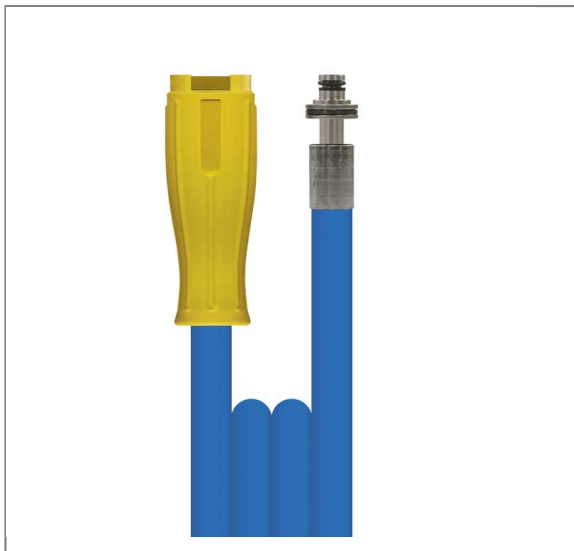

Product Description

The choice of perfection

PRODUCT NO.: 33111678215

1SN-06 250 BAR 15 MTR TR22K-LOCK : PLUG 11 MM

wrapped cover

Connection 1: TR22K-Lock with yellow bend restrictor

Connection 2: Plug 11 mm with black bend insert

Nominal size: 6

Type: 1SN (single wire braid) wrapped cover

Color: blue

Max. 250 bar / 150°C

Technical data

Color	Blue	Connection 1	TR22 swivel
Connection 2	Plug 11 mm ss swivel	Length	15 m
Nominal width	6 mm	Pressure	250 bar
Surface	wrapped cover	Temperature	-40°C to +150°C
Type	1SN		