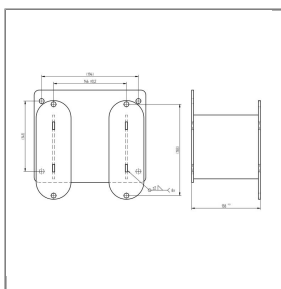

## CONSOLE HOSE REEL

Mounting bracket for hose reel.  
Material: stainless steel

Area of application:

Ideal for retrofitting hose reels to high-pressure cleaners without hose reels.

### Technical data

Height

138 mm

Material

Stainless steel