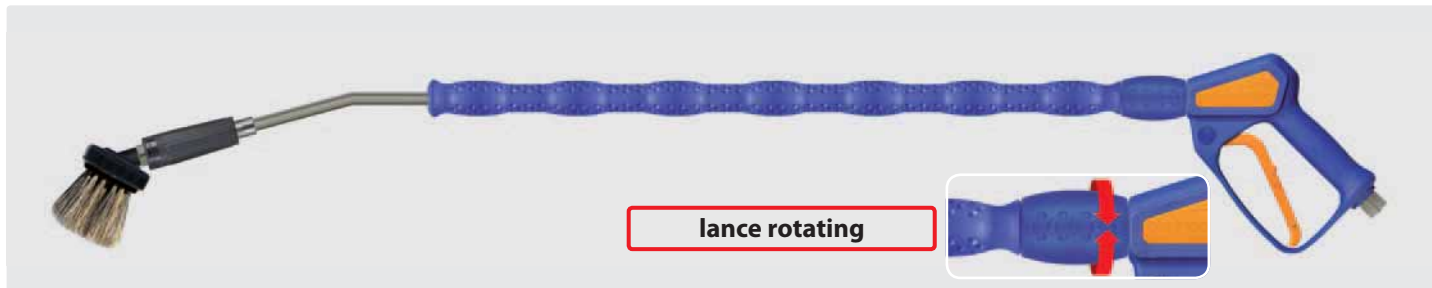

turbofoam365+ brush lance

The choice of perfection

rotatable lance,
optionally

easywash365+ spray gun, lance and brush with turbofoam365+ air injector by Suttner

- Especially soft cleaning with very soft hog bristles with forked ends
- Cool & Compact insulation for a comfortable use
- Ergonomic handling by means of the well-tried easywash365+ spray gun with LTF-technology
- Available in 2 length: 900 and 1200 mm
- Brush with injector is also available as retrofit kit
- easywash365+ spray gun is obtainable as standard, weep or freeze stop version
- Lance swivel ST-345 is optionally available
- Not suitable for powder chemicals

convincing
foam quality due to the
newly developed
air injector

Ideal: The combination with the brush offers a very wide working space of approx. 260 mm.

New: The turbofoam365+ air injector.

NEW! air injector
turbofoam365+

turbofoam365+ brush lance

The choice of perfection

Lance with moulded insulation Cool & Compact, **easywash365+** spray gun, **easywash365+** lance swivel, air injector **turbofoam365+** and brush (bristles 60 mm). 20-150 bar. Max. 50 °C

Lance with moulded insulation Cool & Compact, **easywash365+** spray gun, air injector **turbofoam365+** and brush (bristles 60 mm). 20-150 bar. Max. 50 °C

R+M Nr.	spray gun	D	ISO	⊖	↔	⊕
502 600 000 05	standard	1,6	700 mm	wash brush	900 mm	3/8" F swivel
502 610 000 05	weep	1,6	700 mm	wash brush	900 mm	3/8" F swivel
502 620 000 05	freeze stop	1,6	700 mm	wash brush	900 mm	3/8" F swivel
502 601 000 05	standard	1,6	700 mm	wash brush	1200 mm	3/8" F swivel
502 611 000 05	weep	1,6	700 mm	wash brush	1200 mm	3/8" F swivel
502 621 000 05	freeze stop	1,6	700 mm	wash brush	1200 mm	3/8" F swivel