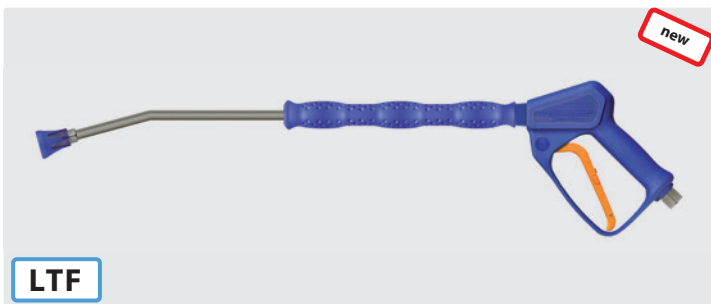

easywash365+ guns with ball bearing swivel joints by Suttner

easywash365+ standard

LTF

Professional gun.
Standard.
With integrated ball bearing swivel.
Max. 310 bar / 45 l/min / 150 °C

R+M Nr.	⊖	⊕
202 600 514	1/4" F	3/8" F swivel

easywash365+ weep

LTF

Professional gun.
Weep version.
With integrated ball bearing swivel.
Max. 310 bar / 45 l/min / 150 °C

R+M Nr.	⊖	⊕
202 600 524	1/4" F	3/8" F swivel

easywash365+ freeze stop

LTF

Professional gun.
Freeze stop version.
With integrated ball bearing swivel.
Max. 310 bar / 45 l/min / 150 °C

R+M Nr.	⊖	⊕
202 600 534	1/4" F	3/8" F swivel

easywash365+ lances by Suttner

LTF

new

Lance with moulded handle Cool & Compact, easywash365+ spray gun and nozzle protector ST-10 without nozzle. Max. 310 bar / 150 °C