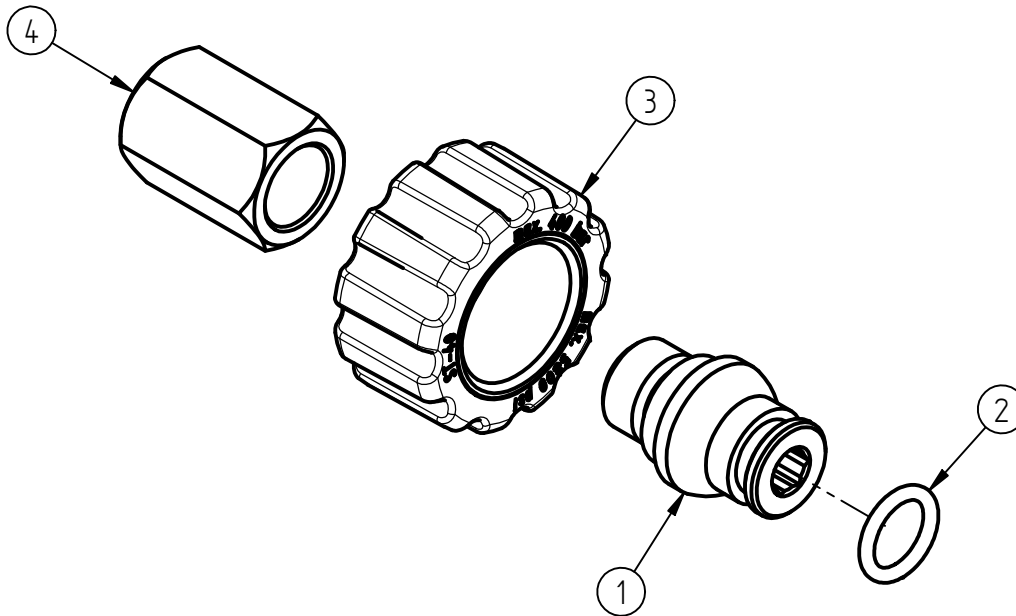

Spare Parts

Quick hand screw coupling ST-40

Item-No. 56130

Pos.	Item-No.	Description
1	010000641	Plug nipple G1/4 male
2	050001361	O-ring 10x2 EPDM 70Shore
3	31920	Handwheel ST-40 black M22x1,5
4	100001280	Socket G1/4 female galvanized steel