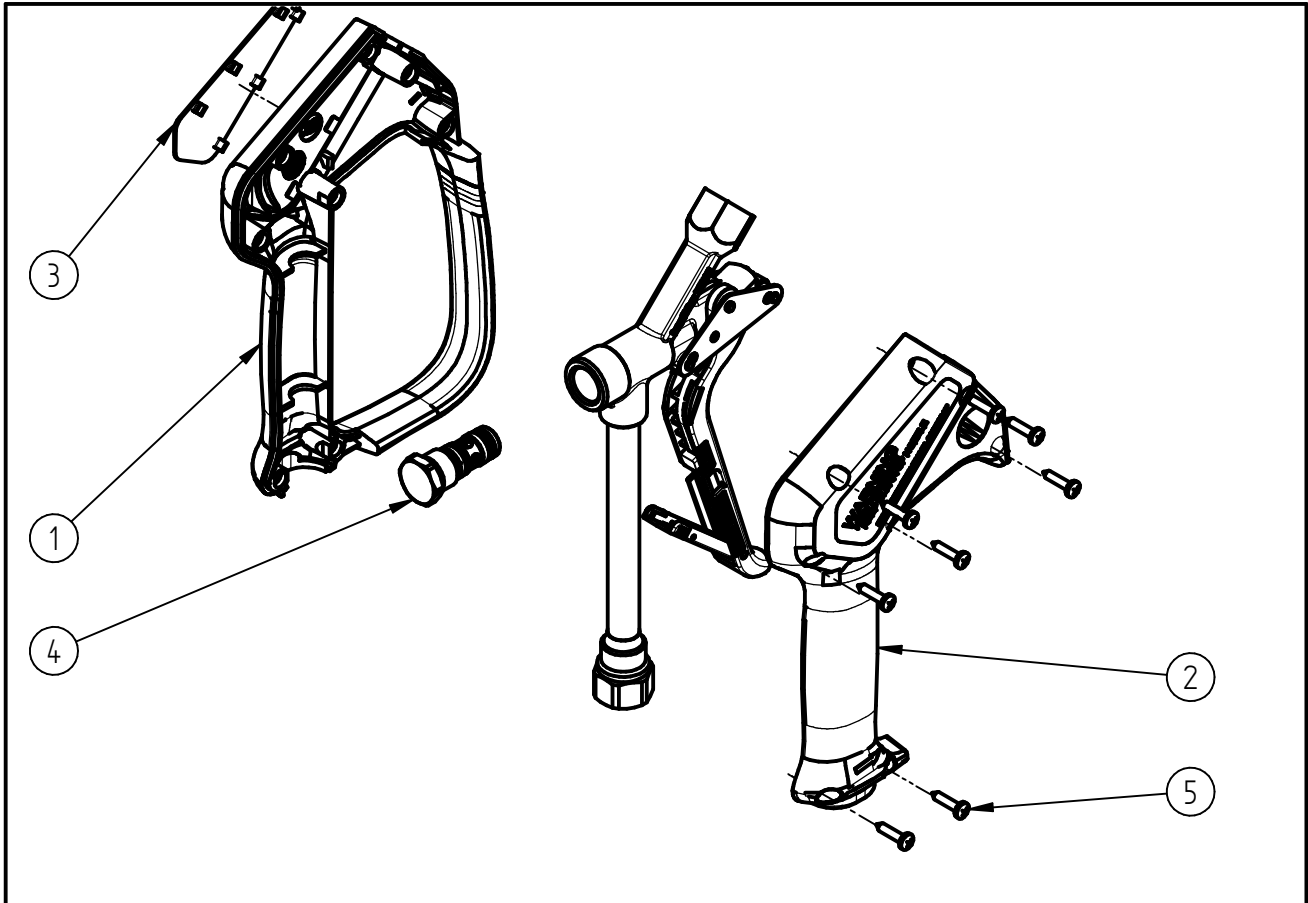

Spare Parts

High pressure spray gun ST-2715

Item-No. 202715500

Pos.	Item-No.	Description
1	020008647	Half shell with handle ST-2725
2	020008648	Half shell ST-2725 blue
3	020008702	Label ST-2715 grey
4	202700445	Valve ST-2715 ceramic
5	900035161	Repair-kit screws