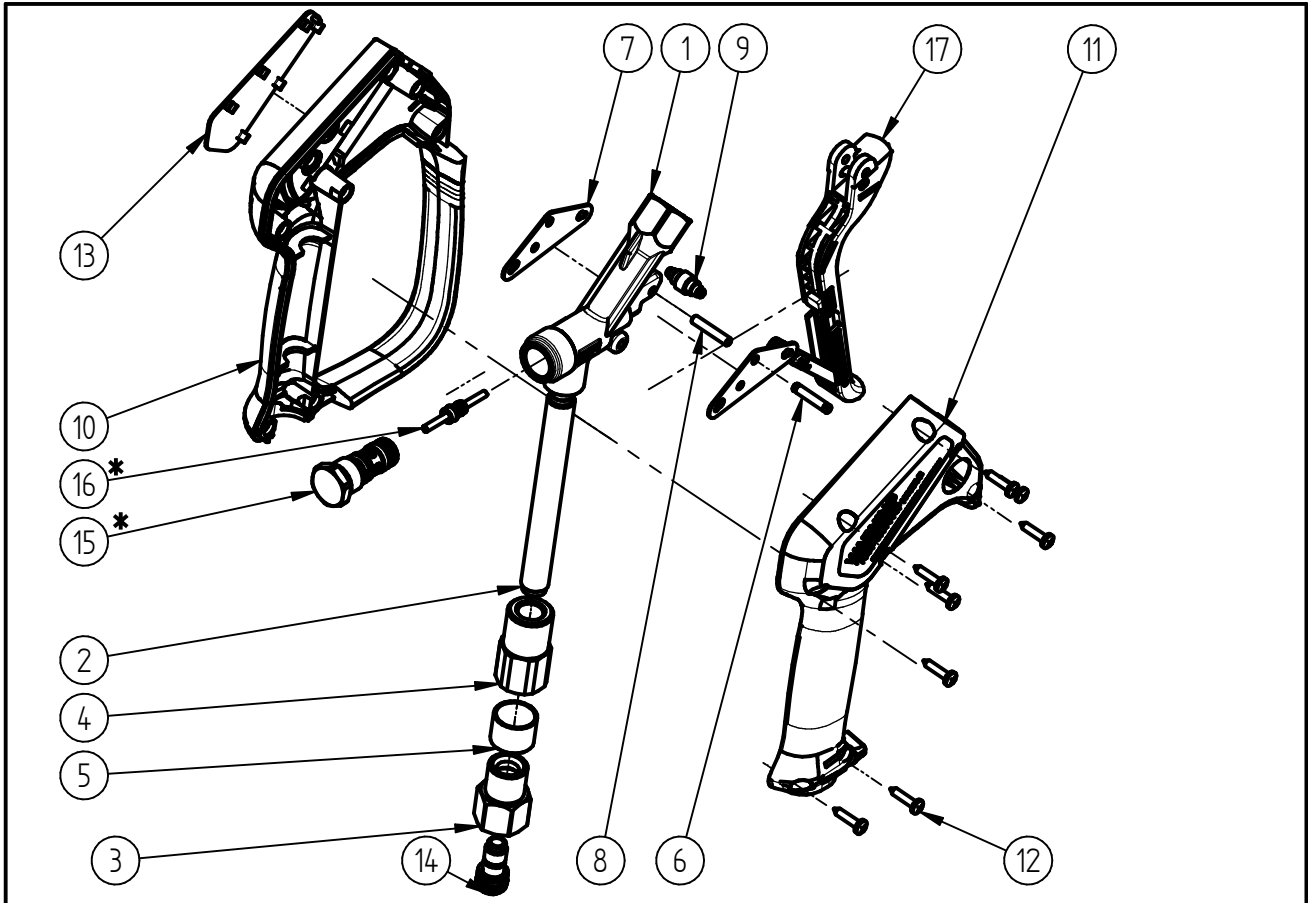

Spare Parts

High pressure spray gun ST-2600

Item-No. 202600544

Pos.	Item-No.	Description
1	010007342	Housing ST-2600 G1/4 female
2	070001157	Pipe inlet 12,7x1,5x115
3	040001805	Swivel G3/8 female ST-301
4	010001420	Connection part G1/4 f ST-301
5	020008610	Slide bearing
6	040007060	Pin ST-2600
7	040007059	Support plate ST-2600 new versio
8	040007081	Axle for trigger 4x22 honed
9	040007062	Pressure coil
10	020008615	Plastic housing w. h. ST-2600 bl
11	020008620	Plastic housing ST-2600 black
12	040000051	Screw 3.5x16
13	020008619	Label ST-2600 red
14	200300100	Repair-Kit Swivel ST-300
15	202300465	Valve WEEP ST-2300/2600
16	202300380	Piston ST-2300 rod complete
17	202600418	Trigger complete ST-2600 WEEP

Repair-Kits

Pos.	Item-No.	Description	Pos.	Item-No.	Description
*	202300491	Repair-Kit			