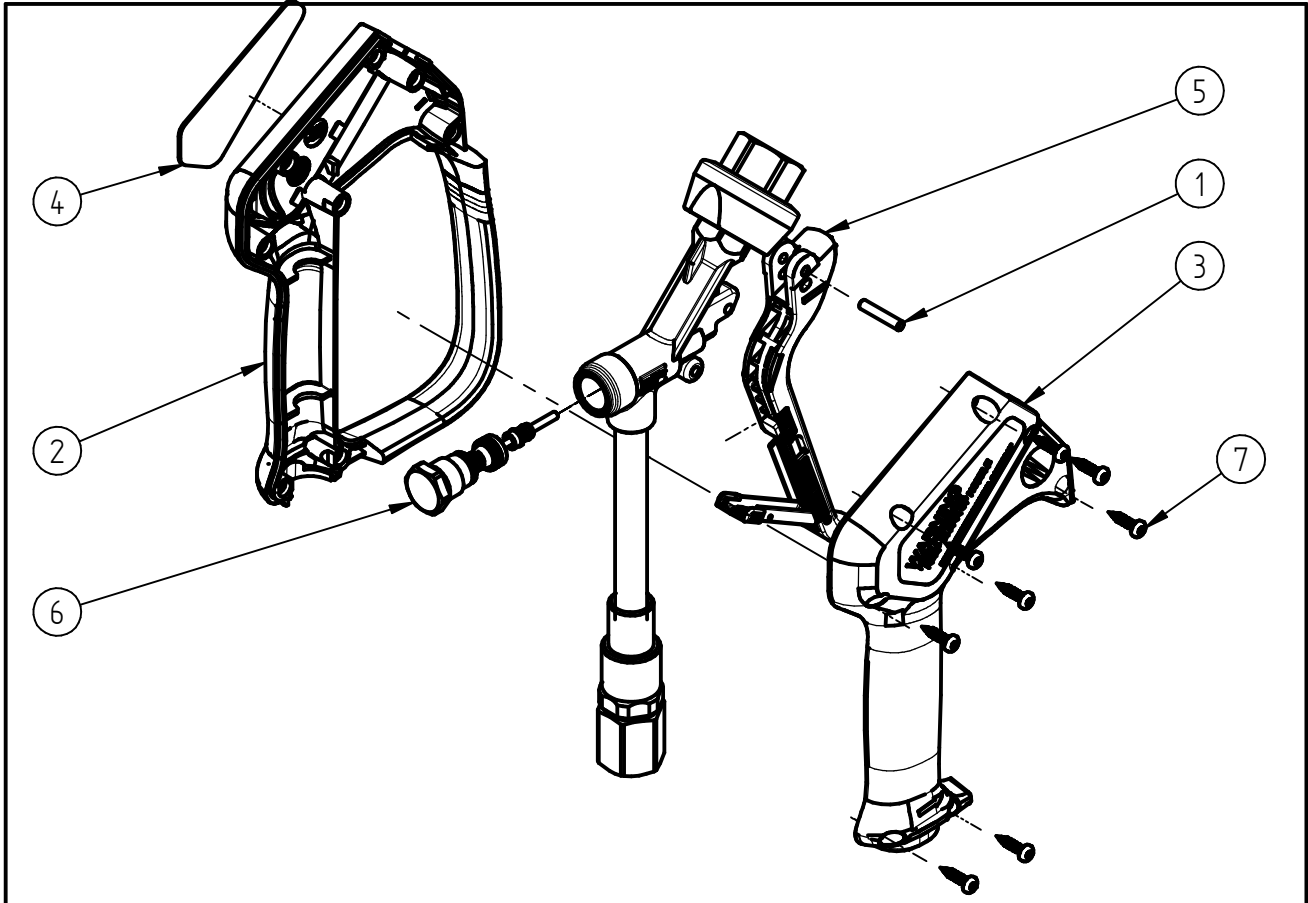

Spare Parts

High pressure spray gun ST-2320

Item-No. 202320565

Pos.	Item-No.	Description
1	040007081	Axle for trigger 4x22 honed
2	020008647	Half shell with handle ST-2725
3	020008648	Half shell ST-2725 blue
4	020009965	Label ST-2320 dark-blue
5	202300409	Trigger ST-2300 compl. blue/grey
6	202320495	Repair-kit ST-2320
7	900035161	Repair-kit screws