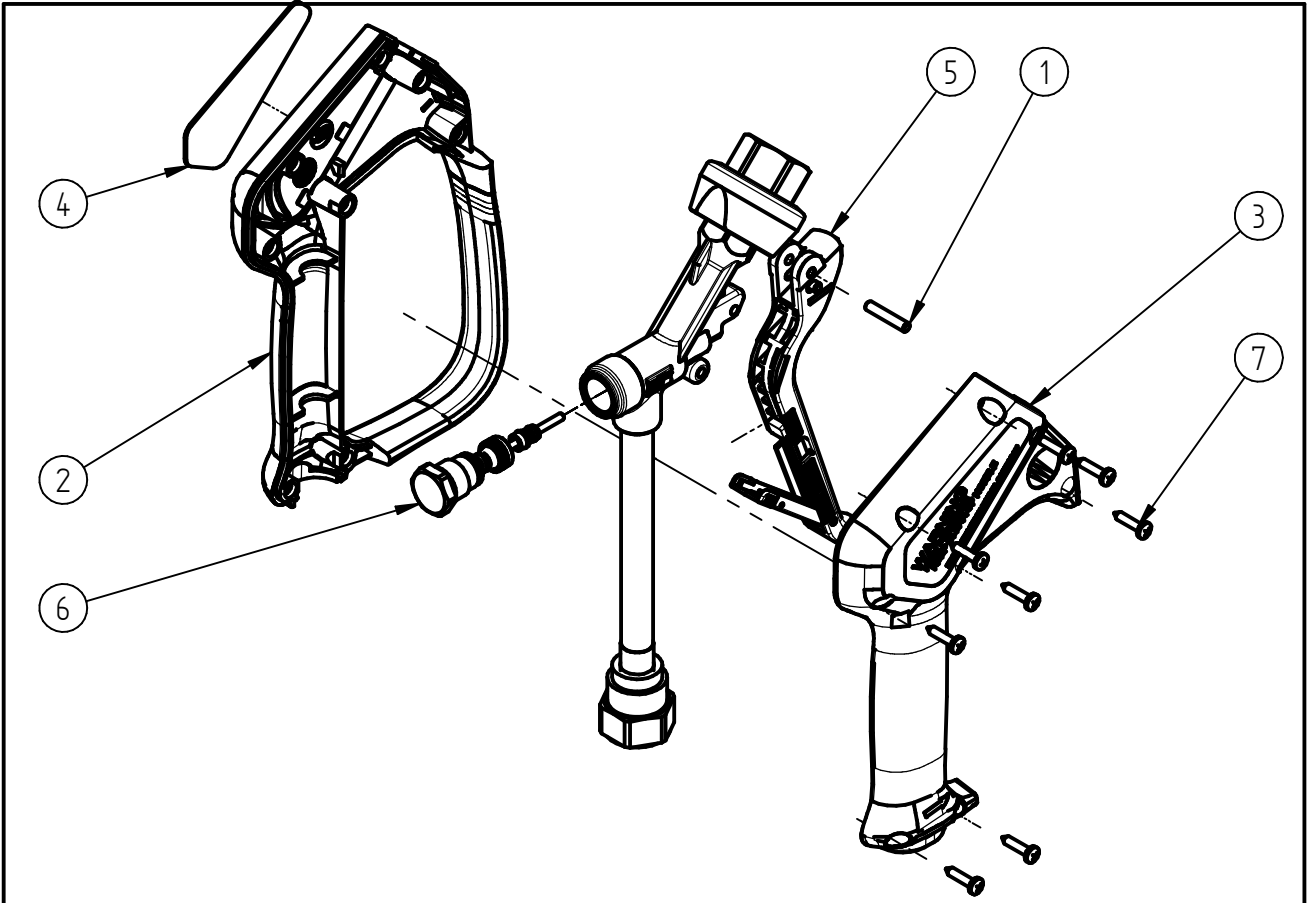

Spare Parts

High pressure spray gun ST-2320

Item-No. 202320510

Pos.	Item-No.	Description
1	040007081	Axle for trigger 4x22 honed
2	020008615	Plastic housing w. h. ST-2600 bl
3	020008620	Plastic housing ST-2600 black
4	020009600	Label ST-2320 orange
5	202300411	Trigger complete ST-2300 black
6	202320495	Repair-kit ST-2320
7	900035161	Repair-kit screws