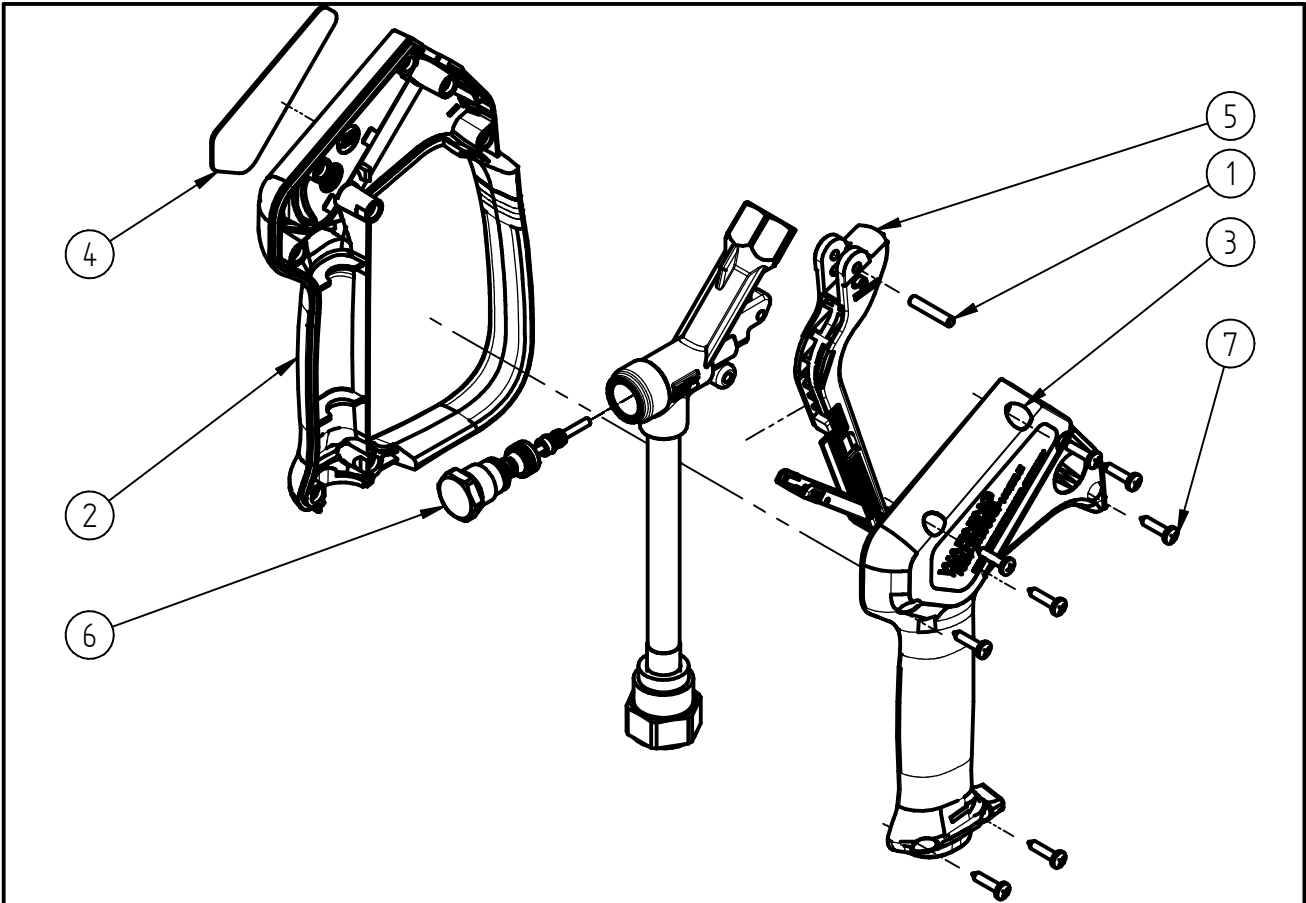

## Spare Parts

# High pressure spray gun ST-2320

Item-No. 202320500

Pos.	Item-No.	Description
1	040007081	Axle for trigger 4x22 honed
2	020008615	Plastic housing w. h. ST-2600 bl
3	020008620	Plastic housing ST-2600 black
4	020009600	Label ST-2320 orange
5	202300411	Trigger complete ST-2300 black
6	202320495	Repair-kit ST-2320
7	900035161	Repair-kit screws