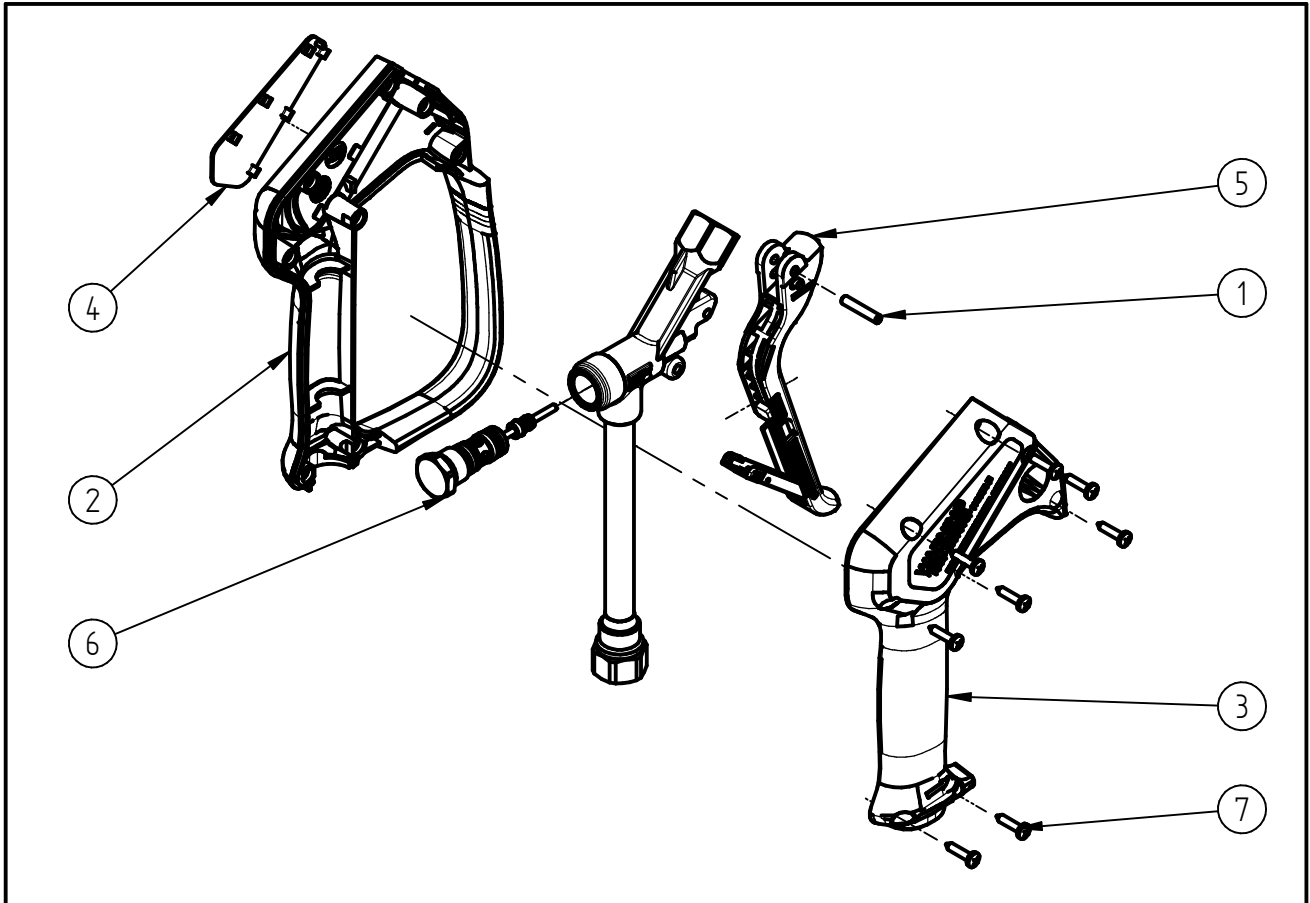

Spare Parts

High pressure spray gun ST-2315

Item-No. 202315500

Pos.	Item-No.	Description
1	040007081	Axle for trigger 4x22 honed
2	020008615	Plastic housing w. h. ST-2600 bl
3	020008620	Plastic housing ST-2600 black
4	020008649	Label ST-2315
5	202300411	Trigger complete ST-2300 black
6	202315490	Repair-kit ST-2315 carbide
7	900035161	Repair-kit screws