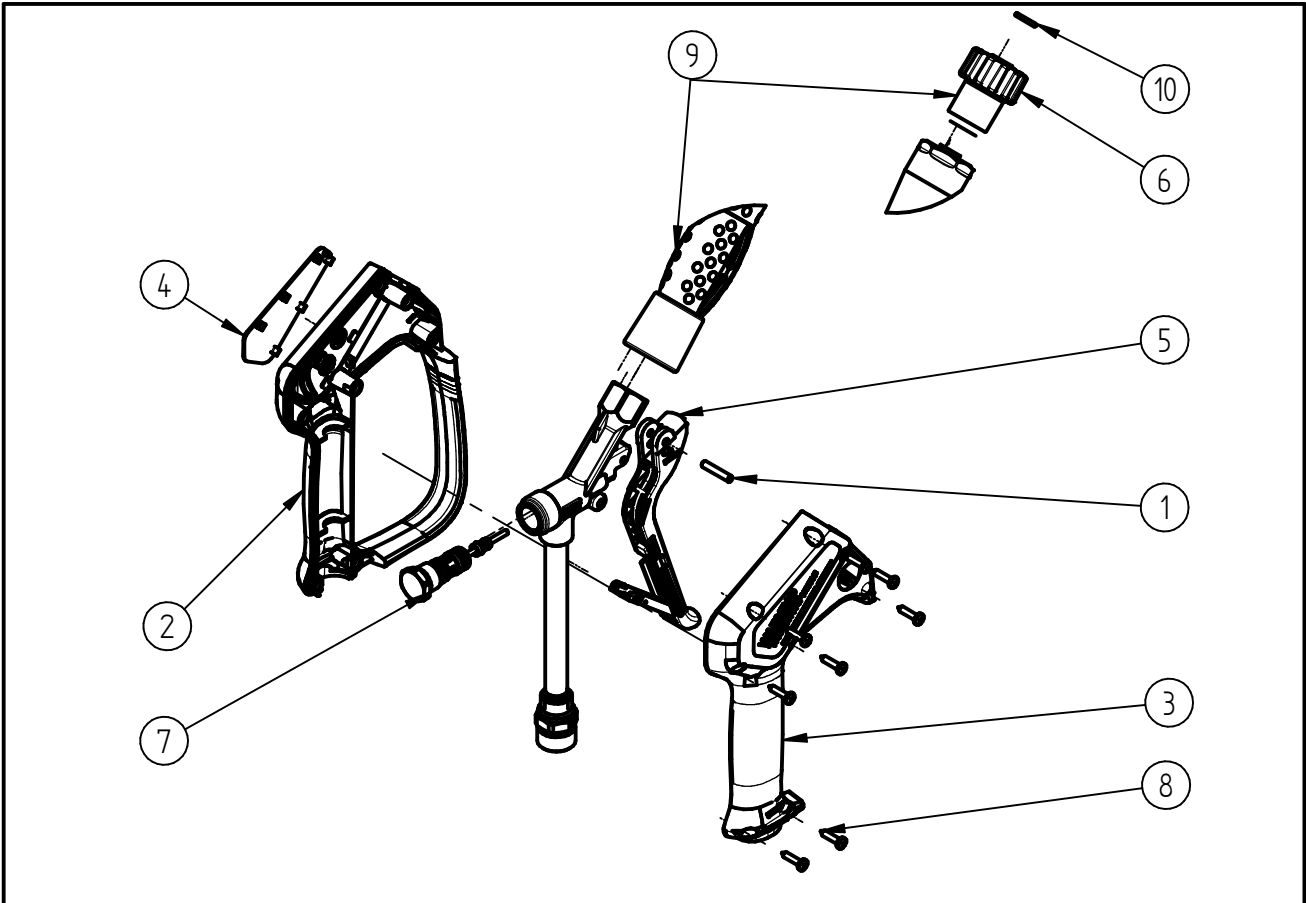

## Spare Parts

# High pressure spray gun ST-2300

Item-No. 202300860

Pos.	Item-No.	Description
1	040007081	Axle for trigger 4x22 honed
2	020008615	Plastic housing w. h. ST-2600 bl
3	020008620	Plastic housing ST-2600 black
4	020008628	Label ST-2300 yellow
5	202300411	Trigger complete ST-2300 black
6	200040505	Screw coupling ST-40 G1/4 IG-M2
7	202300490	Repair-kit ST-2300
8	900035161	Repair-kit screws
9	200009731	Extension ST-9.1 with ST-40
10	050001361	O-ring 10x2