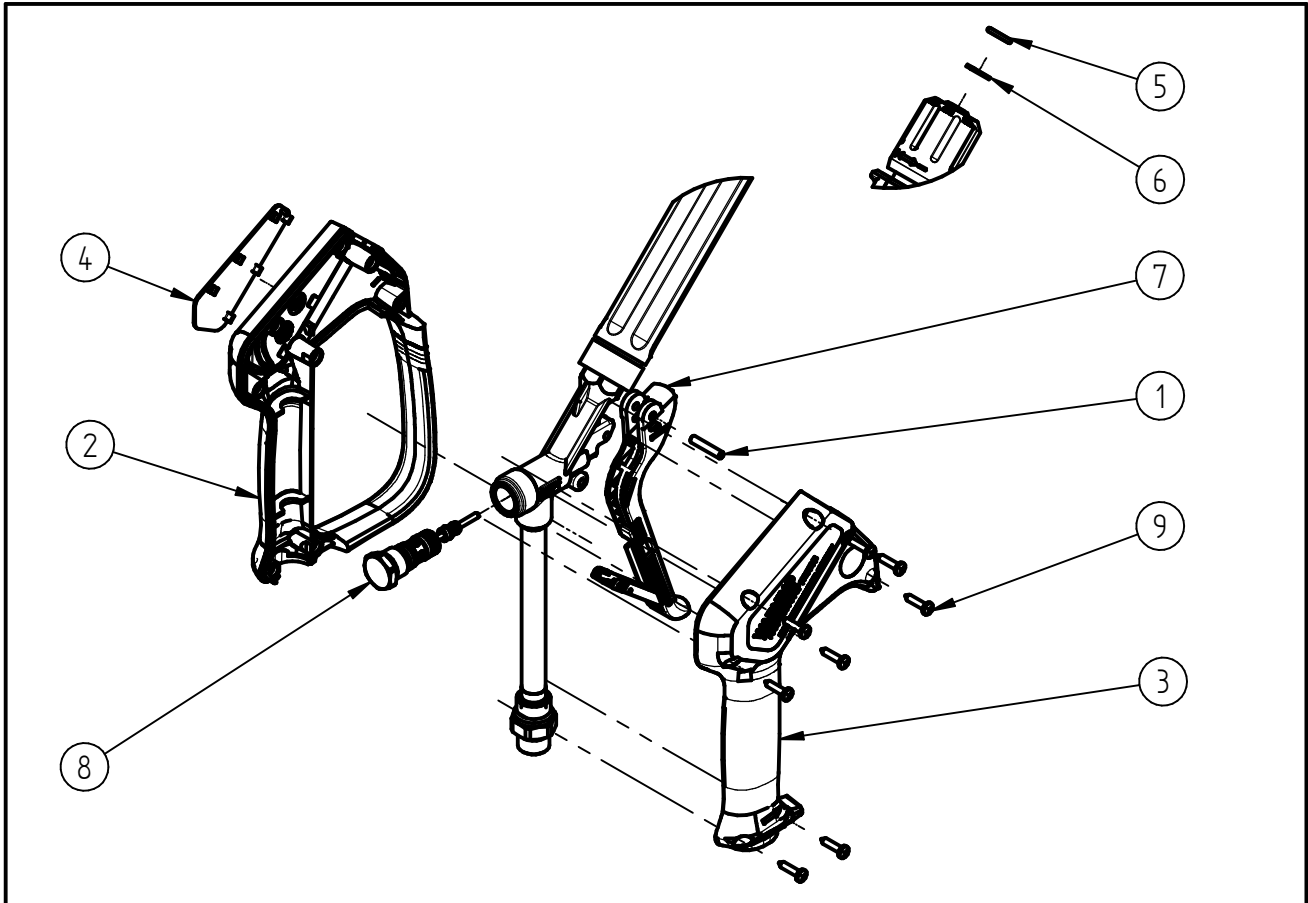

Spare Parts

High pressure spray gun ST-2300

Item-No. 202300685

Pos.	Item-No.	Description
1	040007081	Axle for trigger 4x22 honed
2	020008613	Plastic housing w. h. ST-2300 bl
3	020008614	Plastic housing ST-2300 black w.
4	020008800	Label ST-2300 black
5	050000120	O-ring 10x2,2
6	050001440	Back-up ring G10,2x13,9x1,2
7	202300411	Trigger complete ST-2300 black
8	202300490	Repair-kit ST-2300
9	900035161	Repair-kit screws