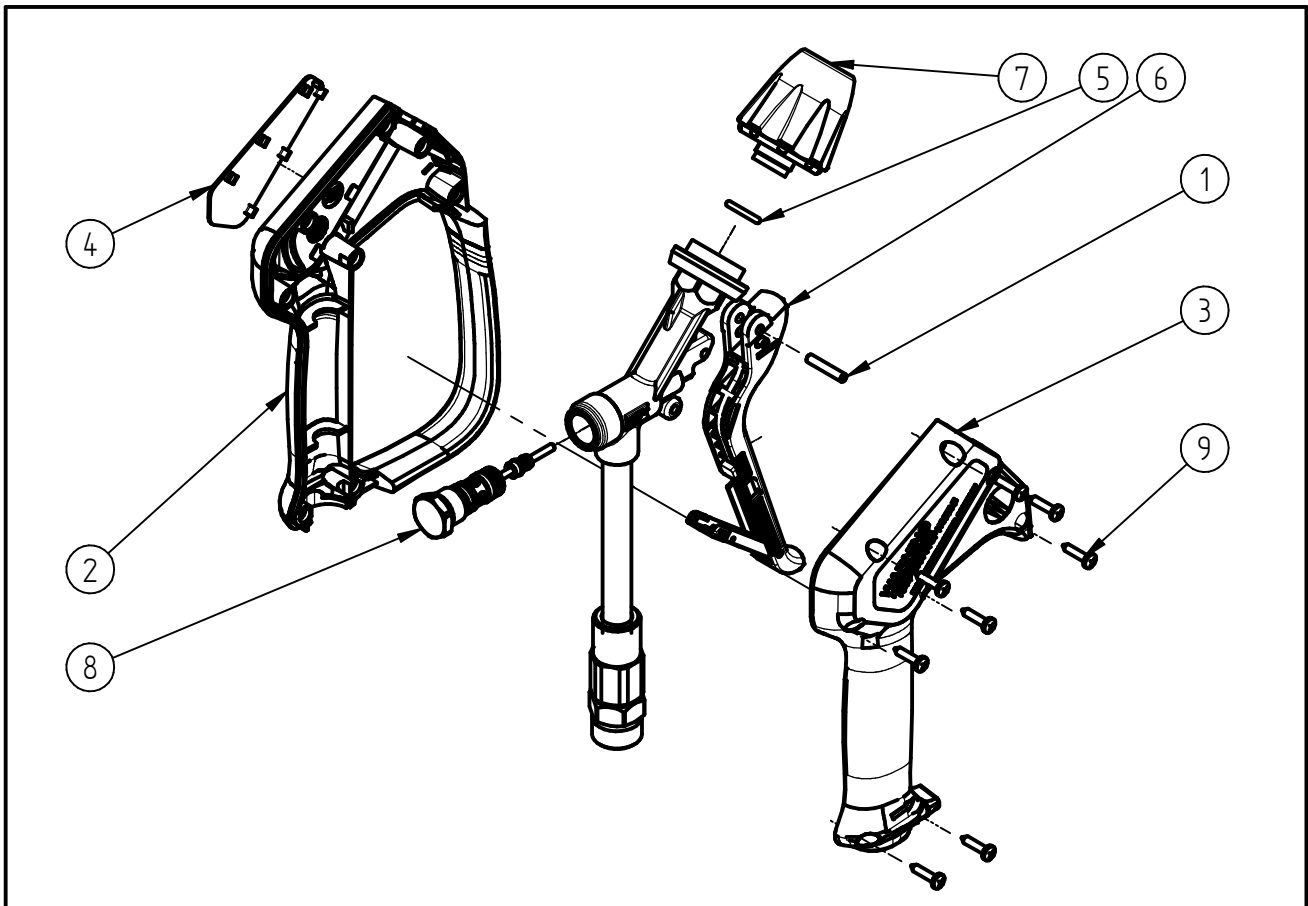

## Spare Parts

# High pressure spray gun ST-2300

Item-No. 202300605

Pos.	Item-No.	Description
1	040007081	Axle for trigger 4x22 honed
2	020008615	Plastic housing w. h. ST-2600 bl
3	020008620	Plastic housing ST-2600 black
4	020008628	Label ST-2300 yellow
5	050000248	O-ring 11,91x2,62
6	202300411	Trigger complete ST-2300 black
7	202300301	QR2014 Coupling black
8	202300490	Repair-kit ST-2300
9	900035161	Repair-kit screws