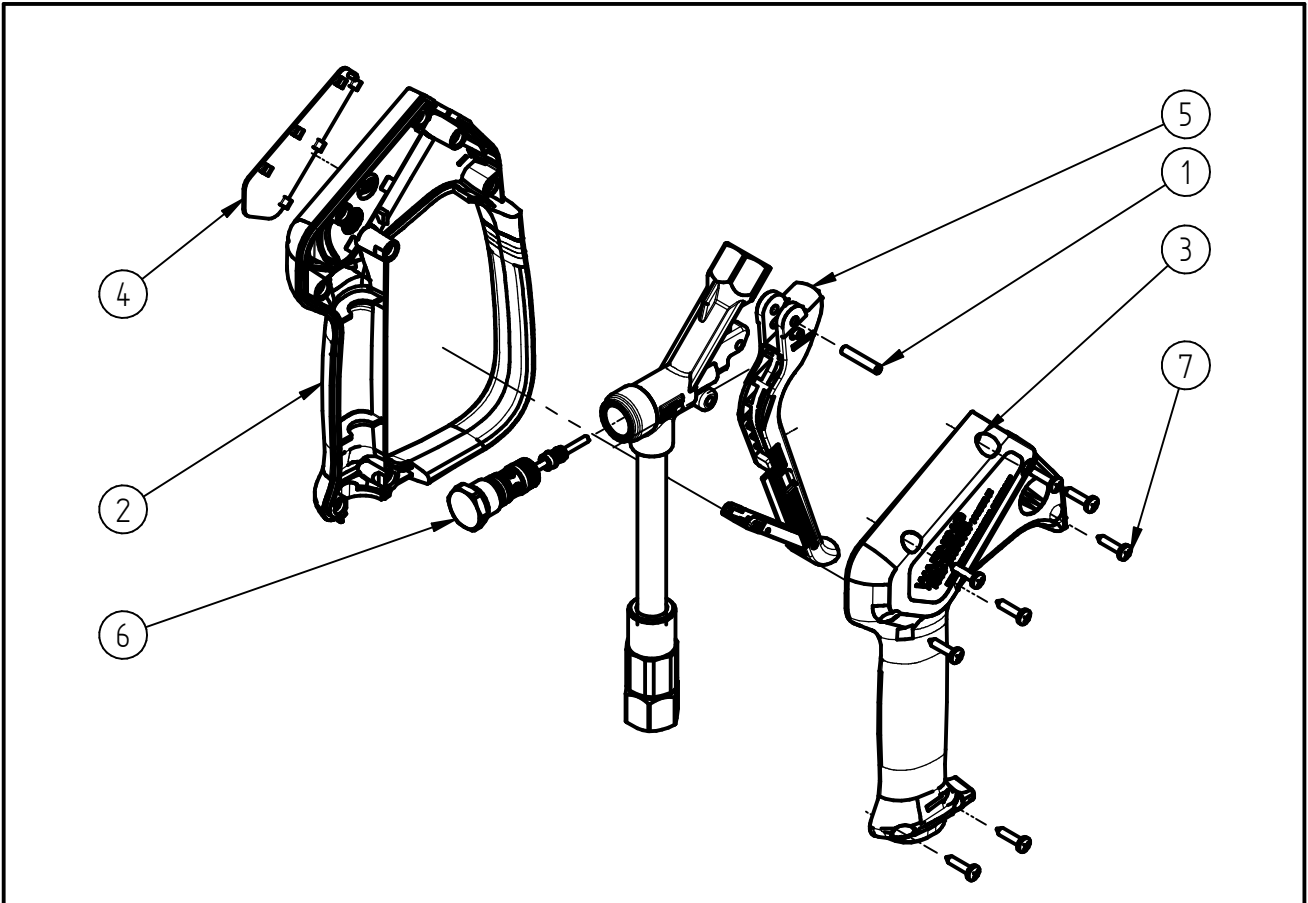

Spare Parts

High pressure spray gun ST-2300

Item-No. 202300581

| Pos. | Item-No. | Description |
|------|-----------|----------------------------------|
| 1 | 040007081 | Axle for trigger 4x22 honed |
| 2 | 020008615 | Plastic housing w. h. ST-2600 bl |
| 3 | 020008620 | Plastic housing ST-2600 black |
| 4 | 020008628 | Label ST-2300 yellow |
| 5 | 202300419 | Trigger complete ST-2300 weep |
| 6 | 202300491 | Repair-kit ST-2300 weep |
| 7 | 900035161 | Repair-kit screws |