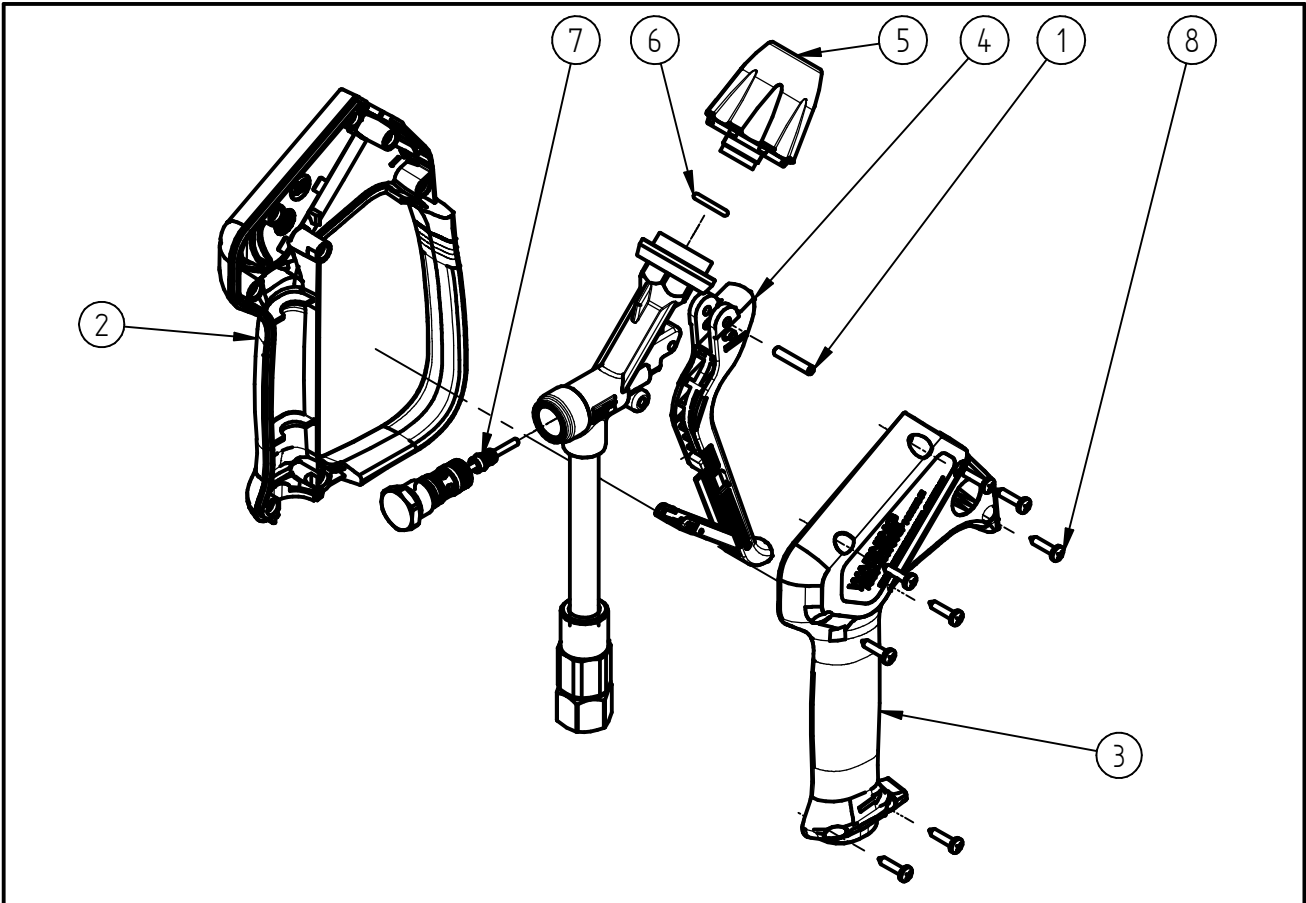

Spare Parts

High pressure spray gun ST-2300

Item-No. 202300571

| Pos. | Item-No. | Description |
|------|-----------|----------------------------------|
| 1 | 040007081 | Axle for trigger 4x22 honed |
| 2 | 020008615 | Plastic housing w. h. ST-2600 bl |
| 3 | 020008620 | Plastic housing ST-2600 black |
| 4 | 202300411 | Trigger complete ST-2300 black |
| 5 | 202300301 | QR2014 Coupling black |
| 6 | 050000248 | O-ring 11,91x2,62 |
| 7 | 202300490 | Repair-kit ST-2300 |
| 8 | 900035161 | Repair-kit screws |