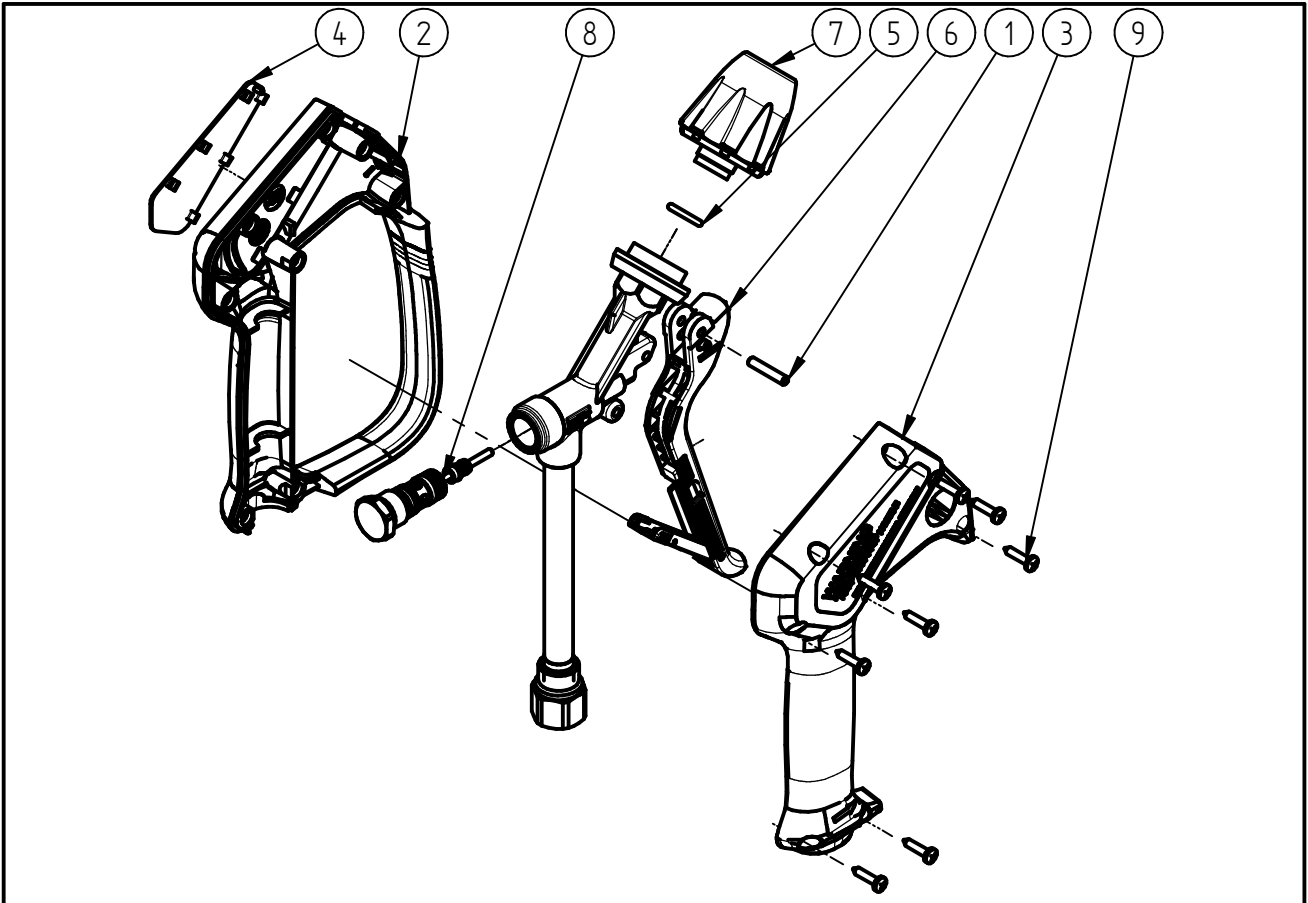

## Spare Parts

# High pressure spray gun ST-2300

Item-No. 202300560

Pos.	Item-No.	Description
1	040007081	Axle for trigger 4x22 honed
2	020008615	Plastic housing w. h. ST-2600 bl
3	020008620	Plastic housing ST-2600 black
4	020008626	Label ST-2300 blue
5	050000248	O-ring 11,91x2,62
6	202300411	Trigger complete ST-2300 black
7	202300306	QR2015 Coupling blue
8	202300490	Repair-kit ST-2300
9	900035161	Repair-kit screws