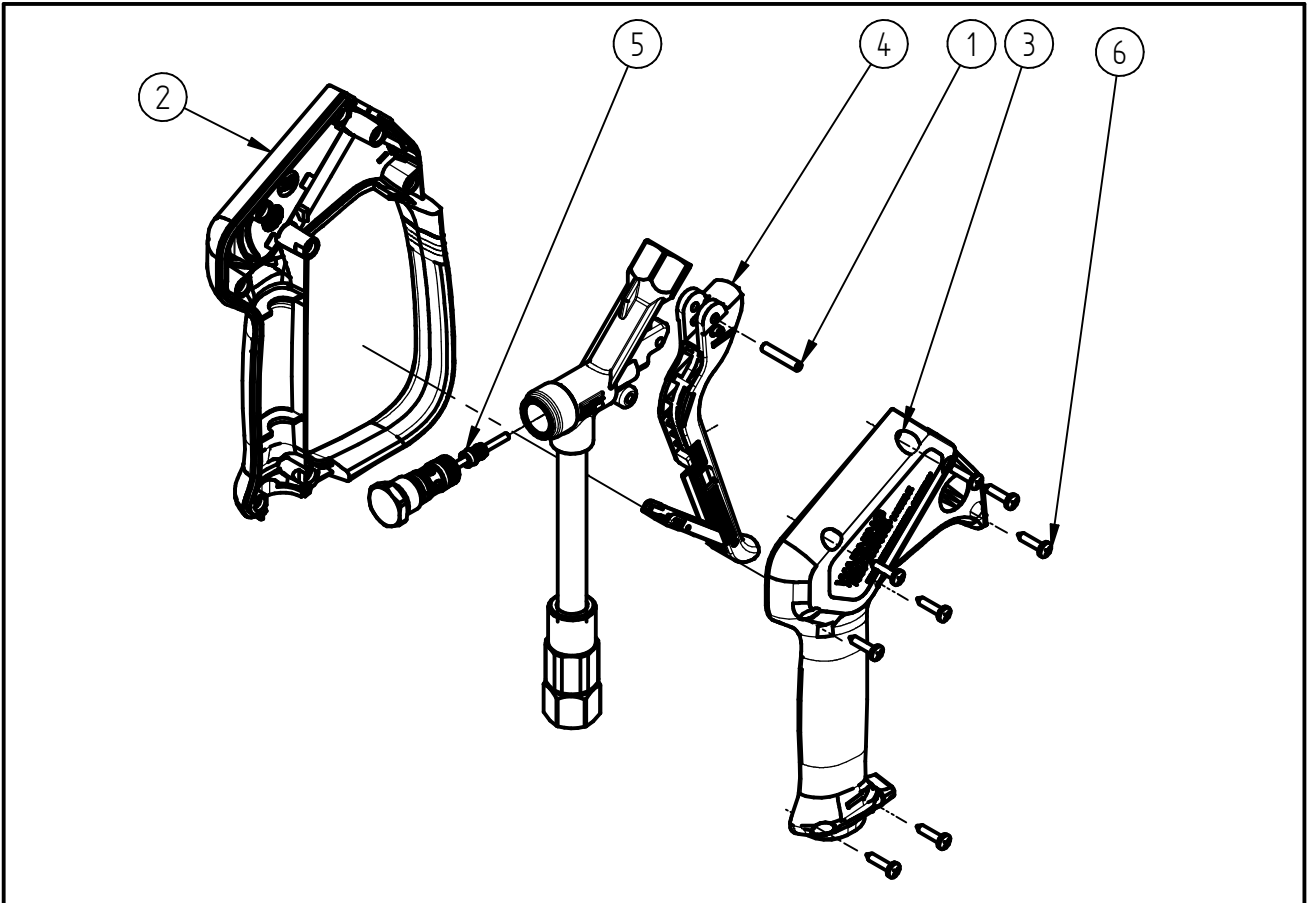

Spare Parts

High pressure spray gun ST-2300

Item-No. 202300551

| Pos. | Item-No. | Description |
|------|-----------|----------------------------------|
| 1 | 040007081 | Axle for trigger 4x22 honed |
| 2 | 020008615 | Plastic housing w. h. ST-2600 bl |
| 3 | 020008620 | Plastic housing ST-2600 black |
| 4 | 202300411 | Trigger complete ST-2300 black |
| 5 | 202300490 | Repair-kit ST-2300 |
| 6 | 900035161 | Repair-kit screws |