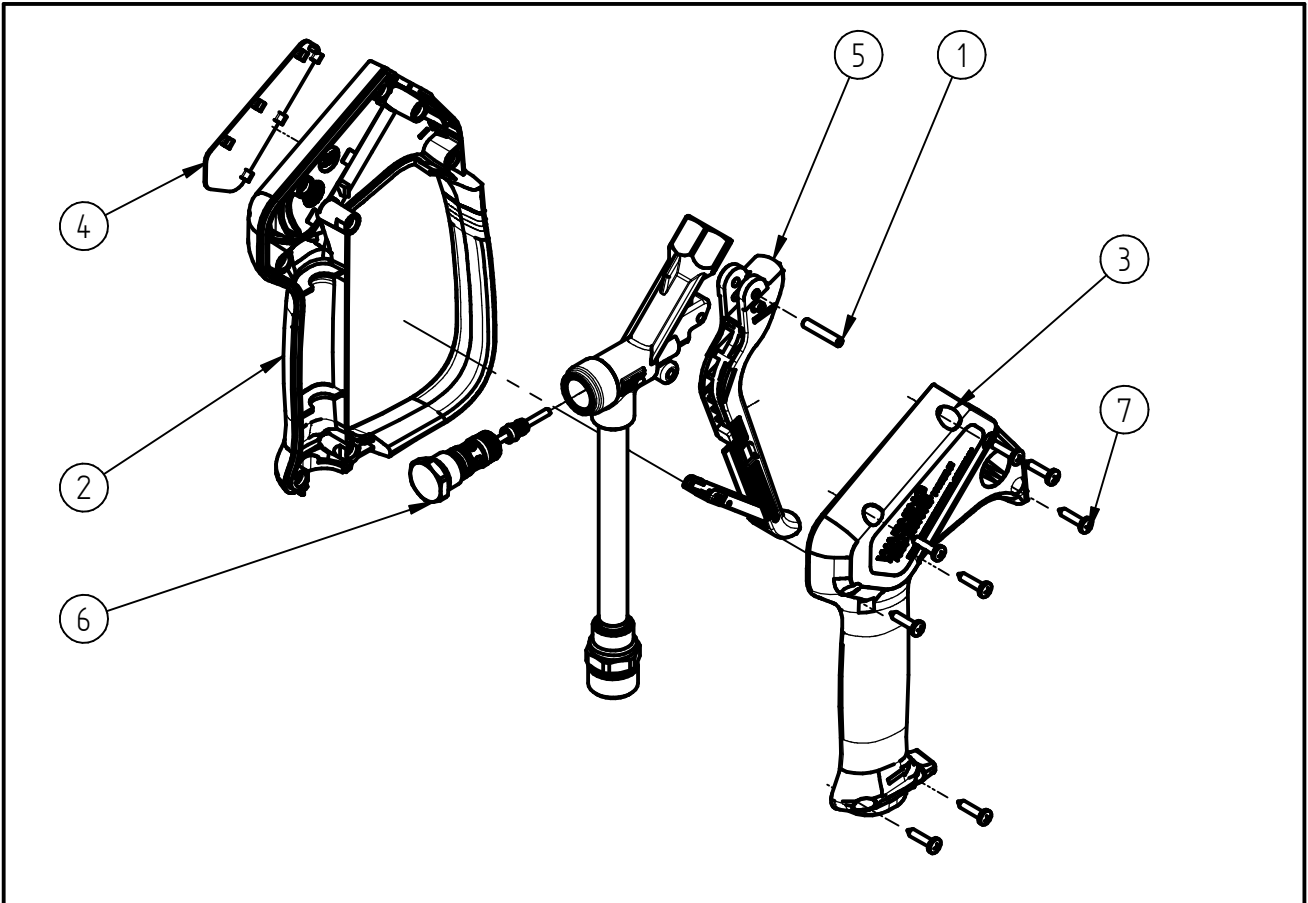

## Spare Parts

# High pressure spray gun ST-2300

Item-No. 202300526

Pos.	Item-No.	Description
1	040007081	Axle for trigger 4x22 honed
2	020008615	Plastic housing w. h. ST-2600 bl
3	020008620	Plastic housing ST-2600 black
4	020008730	Label ST-2300 red
5	202300411	Trigger complete ST-2300 black
6	202300490	Repair-kit ST-2300
7	900035161	Repair-kit screws