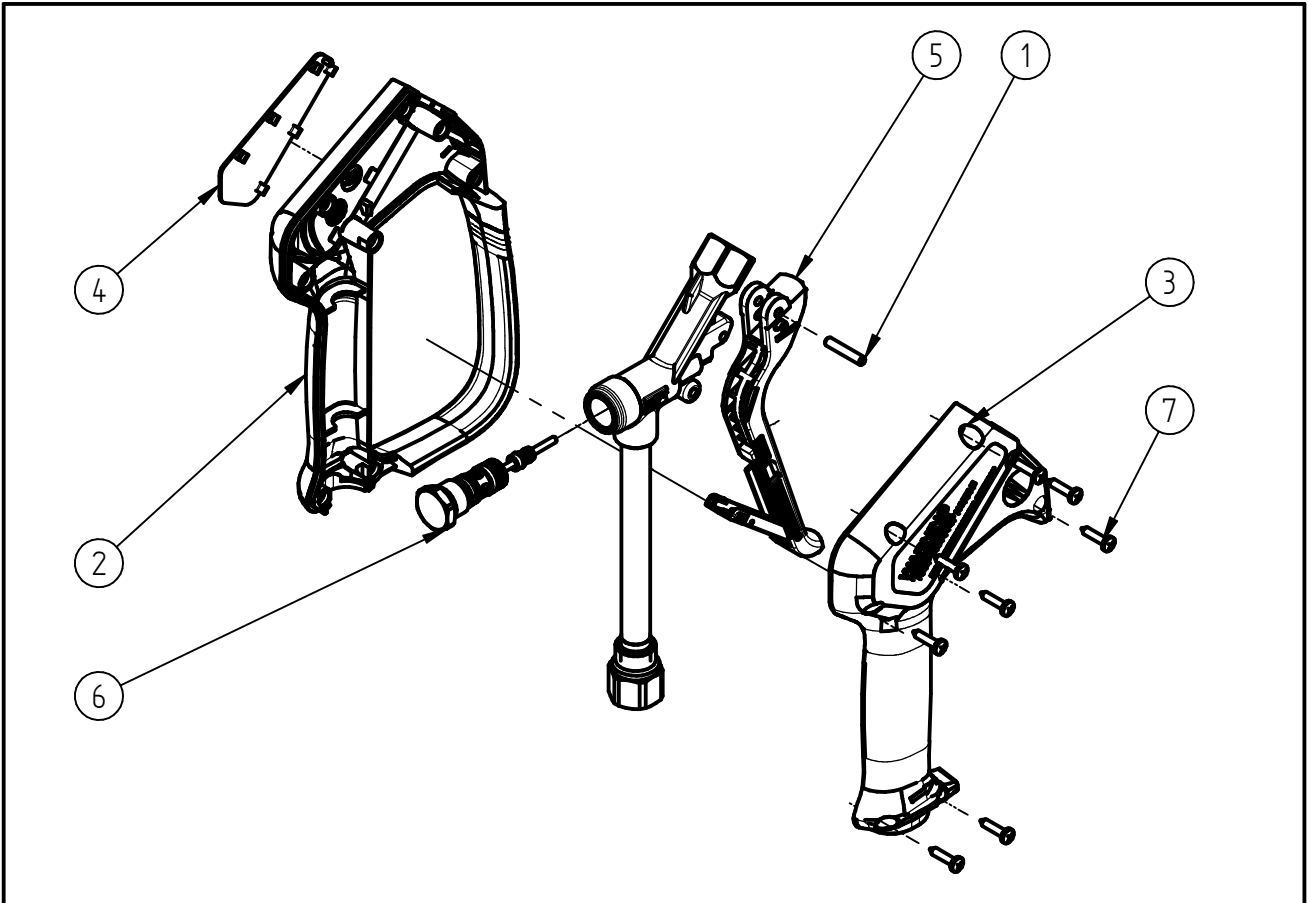

Spare Parts

High pressure spray gun ST-2300

Item-No. 202300500

Pos.	Item-No.	Description
1	040007081	Axle for trigger 4x22 honed
2	020008615	Plastic housing w. h. ST-2600 bl
3	020008620	Plastic housing ST-2600 black
4	020008628	Label ST-2300 yellow
5	202300411	Trigger complete ST-2300 black
6	202300490	Repair-kit ST-2300
7	900035161	Repair-kit crews