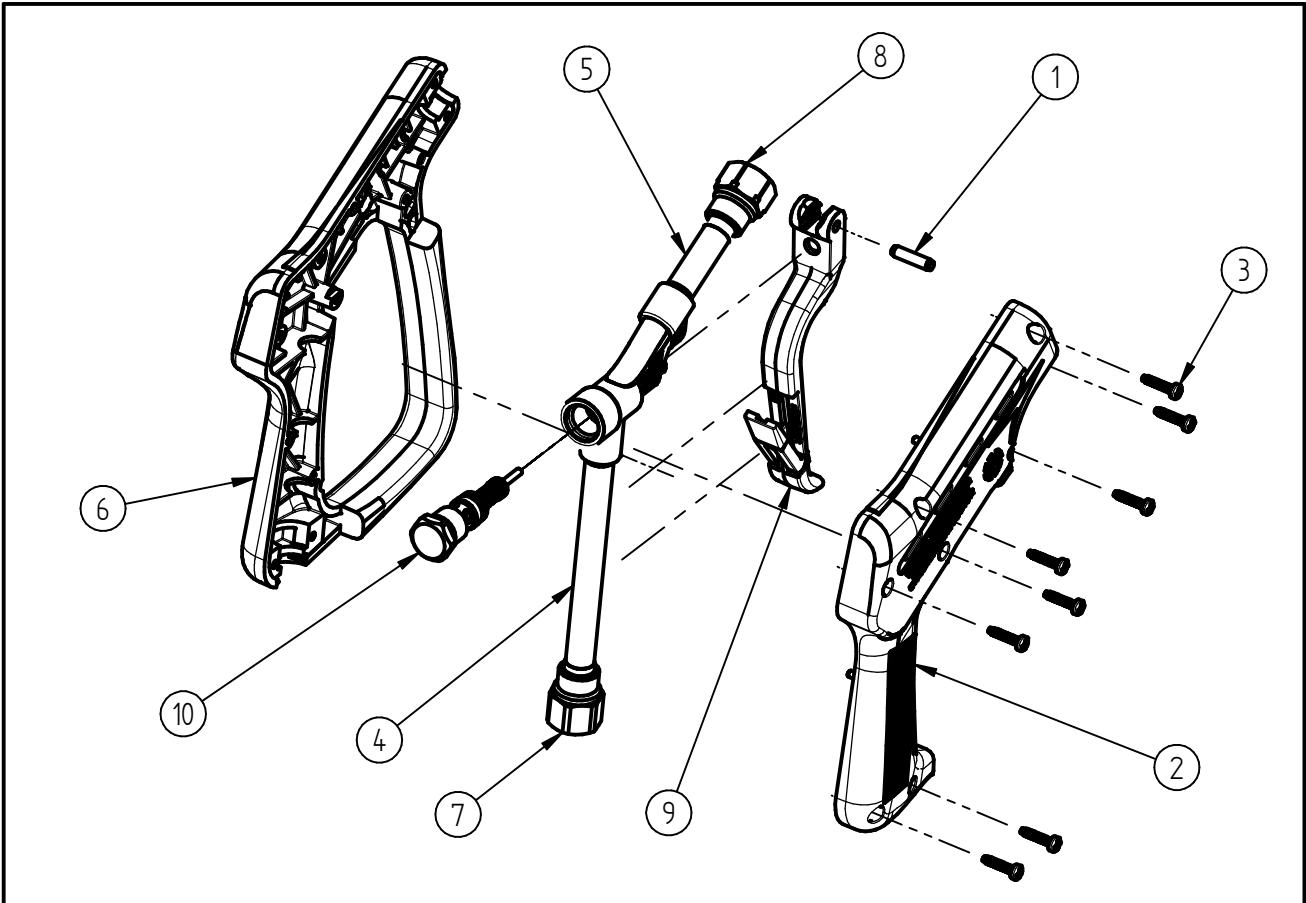

## Spare Parts

# High pressure spray gun ST-2000

Item-No. 202000500

Pos.	Item-No.	Description
1	040000031	Pin 5x20
2	020001187	Halfshell ST-2000 w.o. protec bk
3	040000053	Screw M3.5x16 wo.top black harde
4	070001397	Pipe inlet stainless steel
5	070000657	outlet pipe ST-2000
6	020001196	Halfshell ST-2000 with protec bk
7	010002600	Inlet nut G3/8 female
8	010002620	Outlet nut G1/4 female
9	202000025	Trigger complete ST-1500/2000 black
10	202000044	Repair-kit valve ST-2000